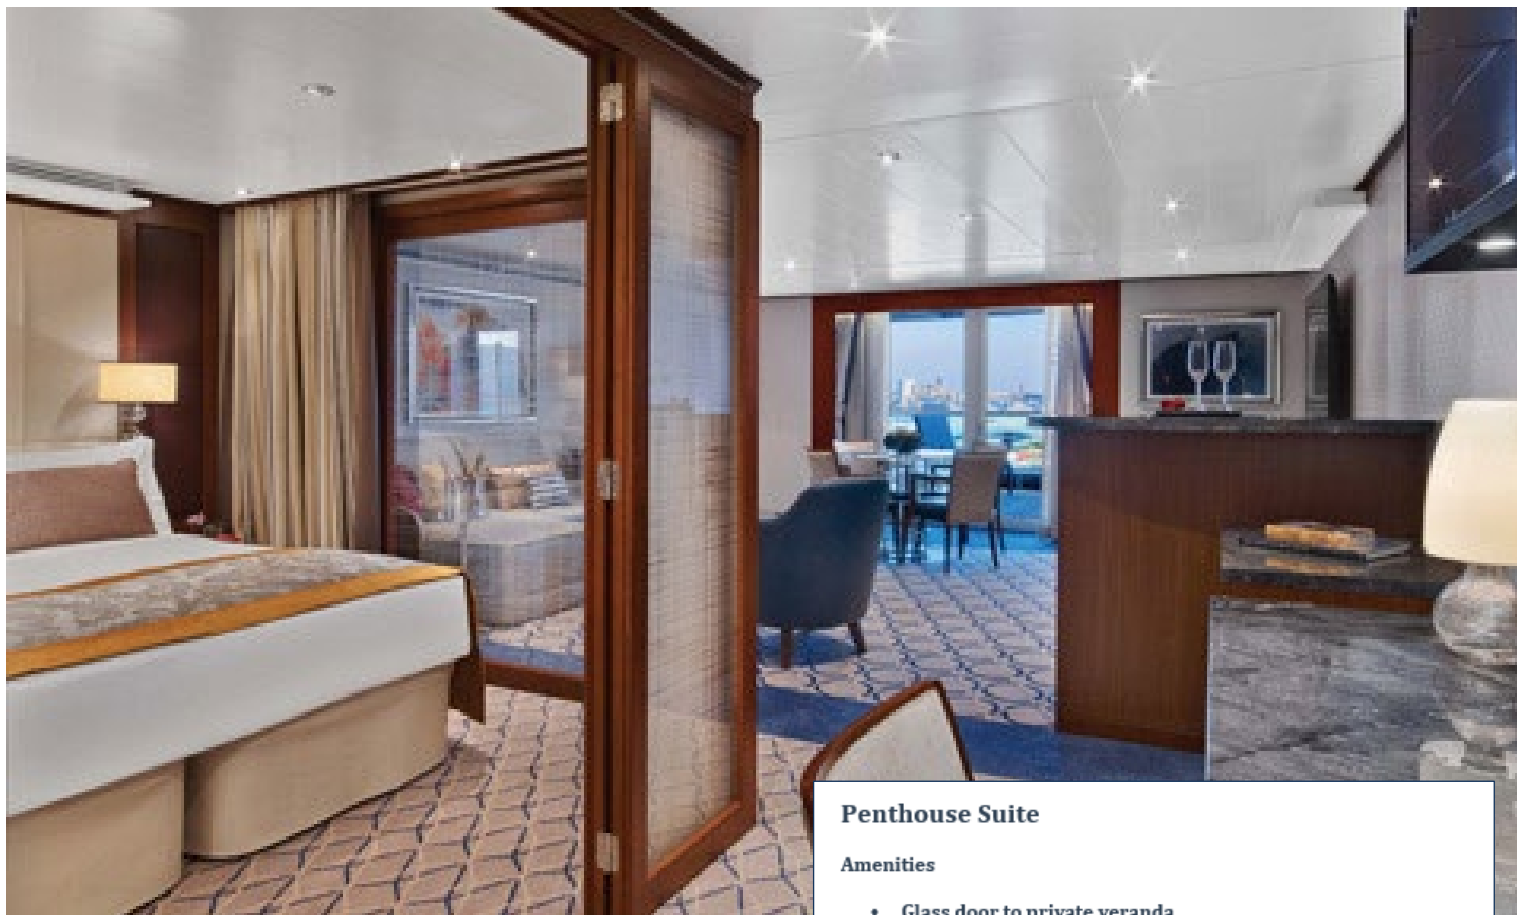

## Stateroom Selection Guide

Note: Stateroom layouts shown below are not to scale.

Penthouse Suite, 540 ft<sup>2</sup>

Category PH ~~\$12,498~~ \$11,998 pp

#### Amenities

- Glass door to private veranda
- Comfortable living area
- Separate bedroom
- Queen-size bed or two twin beds
- Dining table for two to four
- Walk-in closet
- Two flat-screen TVs
- Fully stocked bar and refrigerator
- Makeup vanity
- Spacious bathroom with separate tub and shower
- \*Wheelchair accessible suites are roll-in shower only.

All Penthouse Suites on board feature a comfortable living area, glass door to private veranda, queen-size-bed or two twin beds; walk-in closet with personal safe, two flat-screen TV with music and movies, fully stocked bar and refrigerator, writing desk with personalized stationary, makeup vanity, spacious bathroom with separate tub and shower, plush robes, slippers hair dryer and 110/220V AC outlets.