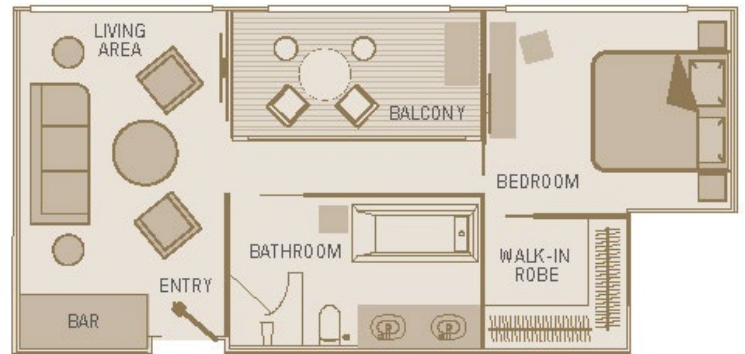

Royal Balcony Suite | Diamond Deck \$42,755 \$10,945 pp
Category RA

Suite inclusions: Luxury queen size slumber bed with pillow menu; Scenic Sun Lounge; Marble bathrooms with upgraded bathroom amenities; Complimentary mini bar; Mac-mini infotainment system with complimentary movies on demand; Hairdryer, alarm clock, telephone, In room safe; International power sockets; Luxury bathrobe and slippers; Nordic walking sticks; Butler service; Shoeshine service; Early morning tea/coffee service; Unlimited complimentary laundry service; Daily delivery of personalized savory and sweet canapes or fruit; Complimentary welcome bottle of Champagne (750ml); Morning delivery of newspapers; Beverage and meal service in your private suite; Packing and unpacking your luggage; €200 per suite on board credit for use in the Wellness Centre; Private transfers in Europe; Exclusive invitation to dine at Table La Rive; Priority dining reservations

Royal Balcony Suite

29m²/315ft²

Including Scenic Sun Lounge

Royal Owner's Suite | Diamond Deck \$43,625 \$11,684 pp
Category RO

Suite inclusions: Luxury Scenic slumber bed; Scenic Sun Lounge; Marble bathrooms; Pillow menu; Complimentary mini bar; Mac-mini infotainment system with complimentary movies on demand; Hairdryer, alarm clock, telephone, In room safe; International power sockets; Upgraded bathroom amenities; Luxury bathrobe and slippers; Nordic walking sticks; In-suite Nespresso machine; Butler service; Unlimited complimentary laundry service; Shoeshine and valet service; Early morning tea/coffee service; Beverage and meal service in your private suite; Morning delivery of newspapers; Packing and unpacking your luggage; Exclusive invitation to dine at Table La Rive; Priority dining reservations; Complimentary welcome bottle of Champagne (750ml); €200 per cabin on board credit for use in the Wellness Centre; Private arrival and departure transfers in Europe; Daily delivery of personalized savory and sweet canapes or fruit