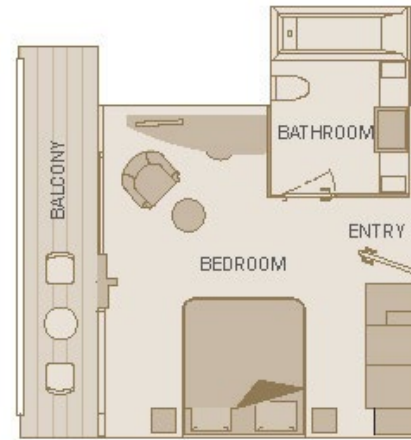

Standard Suite

15m²/160ft²

Standard Suite | Jewell Deck ~~\$8,395~~ **\$7,239 pp**
Category E

Suite inclusions: Luxury queen size slumber bed with pillow menu; Marble bathrooms with luxurious bathroom amenities; Complimentary mini bar; Mac-mini infotainment system with complimentary movies on demand; Hairdryer, alarm clock, telephone, In room safe International power sockets; Luxury bathrobe and slippers; Nordic walking sticks; Butler service; Shoeshine service; Early morning tea/coffee service; Complimentary laundry concierge

Balcony Suite

19m²/205ft²

Including Scenic
Sun Lounge

Balcony Suite
Categories P, A | Diamond Deck
Categories B, C | Sapphire Deck

Category C ~~\$10,705~~ **\$9,202 pp**
Category B ~~\$10,835~~ **\$9,313 pp**
Category A ~~\$10,935~~ **\$9,398 pp**
Category P ~~\$11,030~~ **\$9,478 pp**

Suite inclusions: Luxury queen size slumber bed with pillow menu; Scenic Sun Lounge; Marble bathrooms with luxurious bathroom amenities; Complimentary mini bar; Mac-mini infotainment system with complimentary movies on demand; Hairdryer, alarm clock, telephone, In room safe; International power sockets; Luxury bathrobe and slippers; Nordic walking sticks; Butler service; Complimentary laundry concierge; Shoeshine service; Early morning tea/coffee service; Beverage service in your private suite

Junior Balcony Suite

23m²/250ft²

Including Scenic Sun Lounge

Junior Balcony Suite
 Categories RJ | Diamond Deck
 Categories BJ | Sapphire Deck

Category BJ \$11,130 \$9,563 pp
Category RJ \$11,710 \$10,056 pp