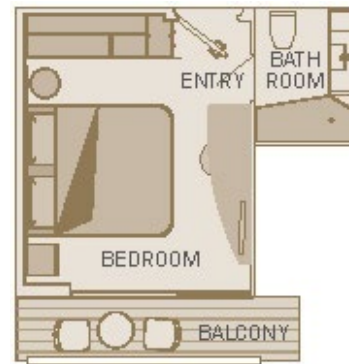

Standard Suite

15m²/160ft²

Standard Suite | Jewell Deck ~~\$8,395~~ **\$7,239 pp**
Category E

Suite inclusions: Luxury queen size slumber bed with pillow menu; Marble bathrooms with luxurious bathroom amenities; Complimentary mini bar; Mac-mini infotainment system with complimentary movies on demand; Hairdryer, alarm clock, telephone, In room safe International power sockets; Luxury bathrobe and slippers; Nordic walking sticks; Butler service; Shoeshine service; Early morning tea/coffee service; Complimentary laundry concierge

Balcony Suite

19m²/205ft²

Including Scenic
Sun Lounge

Balcony Suite
Categories P, A | Diamond Deck
Categories B, C | Sapphire Deck

Category C ~~\$10,705~~ **\$9,202 pp**
Category B ~~\$10,835~~ **\$9,313 pp**
Category A ~~\$10,935~~ **\$9,398 pp**
Category P ~~\$11,030~~ **\$9,478 pp**

Suite inclusions: Luxury queen size slumber bed with pillow menu; Scenic Sun Lounge; Marble bathrooms with luxurious bathroom amenities; Complimentary mini bar; Mac-mini infotainment system with complimentary movies on demand; Hairdryer, alarm clock, telephone, In room safe; International power sockets; Luxury bathrobe and slippers; Nordic walking sticks; Butler service; Complimentary laundry concierge; Shoeshine service; Early morning tea/coffee service; Beverage service in your private suite