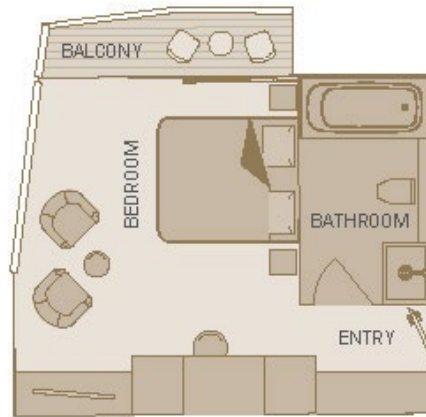

#### Standard Suite

15m<sup>2</sup>/160ft<sup>2</sup>

**Standard Suite | Jewell Deck \$7,244 \$5,744 pp  
Category E**

**Suite inclusions:** Luxury queen size slumber bed with pillow menu; Marble bathrooms with luxurious bathroom amenities; Complimentary mini bar; Mac-mini infotainment system with complimentary movies on demand; Hairdryer, alarm clock, telephone, In room safe International power sockets; Luxury bathrobe and slippers; Nordic walking sticks; Butler service; Shoeshine service; Early morning tea/coffee service; Complimentary laundry concierge

### Junior Balcony Suite

23m<sup>2</sup>/250ft<sup>2</sup>

Including Scenic Sun Lounge

**Junior Balcony Suite | Sapphire Deck**  
Categories RJ and BJ

**Category BJ \$9,944 \$8,944 pp**  
**Category RJ \$10,444 \$9,444 pp**

**Suite inclusions:** Luxury queen size slumber bed with pillow menu; Scenic Sun Lounge; Marble bathrooms with luxurious bathroom amenities; Complimentary mini bar; Mac-mini infotainment system with complimentary movies on demand; Hairdryer, alarm clock, telephone, In room safe; International power sockets; Luxury bathrobe and slippers; Nordic walking sticks; Butler service; Shoeshine service; Early morning tea/coffee service; Complimentary laundry concierge plus two pieces of pressed clothing daily; Daily delivery of personalized savory and sweet canapes or fruit; Beverage service in your private suite; Priority dining reservations