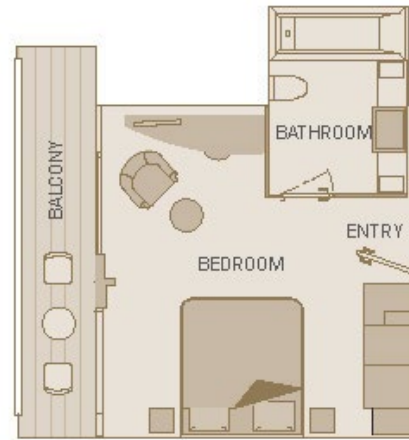

### Stateroom Selection Guide

*Note: Stateroom layouts shown below are not to scale.*

#### Standard Suite

15m<sup>2</sup>/160ft<sup>2</sup>

**Standard Suite | Jewell Deck \$7,244 \$5,744 pp  
Category E**

**Suite inclusions:** Luxury queen size slumber bed with pillow menu; Marble bathrooms with luxurious bathroom amenities; Complimentary mini bar; Mac-mini infotainment system with complimentary movies on demand; Hairdryer, alarm clock, telephone, In room safe International power sockets; Luxury bathrobe and slippers; Nordic walking sticks; Butler service; Shoeshine service; Early morning tea/coffee service; Complimentary laundry concierge

#### Balcony Suite

19m<sup>2</sup>/205ft<sup>2</sup>

**Balcony Suite | Sapphire Deck  
Categories P, A, B, C**

**Category C \$9,344 \$7,844 pp**  
**Category B \$9,344 \$8,344 pp**  
**Category A \$9,644 \$8,644 pp**  
**Category P \$9,644 \$8,644 pp**

**Suite inclusions:** Luxury queen size slumber bed with pillow menu; Scenic Sun Lounge; Marble bathrooms with luxurious bathroom amenities; Complimentary mini bar; Mac-mini infotainment system with complimentary movies on demand; Hairdryer, alarm clock, telephone, In room safe; International power sockets; Luxury bathrobe and slippers; Nordic walking sticks; Butler service; Complimentary laundry concierge; Shoeshine service; Early morning tea/coffee service; Beverage service in your private suite