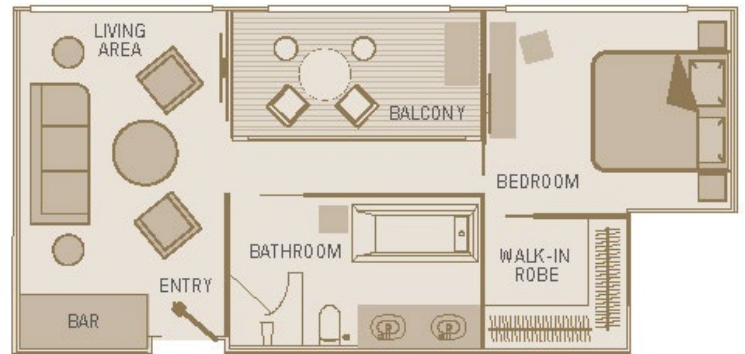

**Royal Balcony Suite**

29m<sup>2</sup>/315ft<sup>2</sup>

Including Scenic Sun Lounge

**Royal Owner's Suite | Diamond Deck \$43,294 \$11,794 pp**  
**Category RO**

**Suite inclusions:** Luxury Scenic slumber bed; Scenic Sun Lounge; Marble bathrooms; Pillow menu; Complimentary mini bar; Mac-mini infotainment system with complimentary movies on demand; Hairdryer, alarm clock, telephone, In room safe; International power sockets; Upgraded bathroom amenities; Luxury bathrobe and slippers; Nordic walking sticks; In-suite Nespresso machine; Butler service; Unlimited complimentary laundry service; Shoeshine and valet service; Early morning tea/coffee service; Beverage and meal service in your private suite; Morning delivery of newspapers; Packing and unpacking your luggage; Exclusive invitation to dine at Table La Rive; Priority dining reservations; Complimentary welcome bottle of Champagne (750ml); €200 per cabin on board credit for use in the Wellness Centre; Private arrival and departure transfers in Europe; Daily delivery of personalized savory and sweet canapes or fruit

**Royal Owner's Suite**

47m<sup>2</sup>/510ft<sup>2</sup>

One bedroom suite including Scenic Sun Lounge