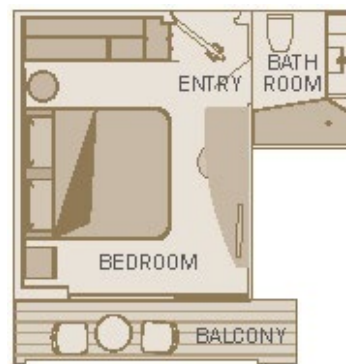

### Stateroom Selection Guide

*Note: Stateroom layouts shown below are not to scale.*

#### Standard Suite

15m<sup>2</sup>/160ft<sup>2</sup>

**Standard Suite | Jewell Deck \$7,244 \$5,744 pp  
Category E**

**Suite inclusions:** Luxury queen size slumber bed with pillow menu; Marble bathrooms with luxurious bathroom amenities; Complimentary mini bar; Mac-mini infotainment system with complimentary movies on demand; Hairdryer, alarm clock, telephone, In room safe International power sockets; Luxury bathrobe and slippers; Nordic walking sticks; Butler service; Shoeshine service; Early morning tea/coffee service; Complimentary laundry concierge

#### Balcony Suite

19m<sup>2</sup>/205ft<sup>2</sup>

**Balcony Suite | Sapphire Deck  
Categories P, A, B, C**

**Category C \$9,344 \$7,844 pp**  
**Category B \$9,344 \$8,344 pp**  
**Category A \$9,644 \$8,644 pp**  
**Category P \$9,644 \$8,644 pp**