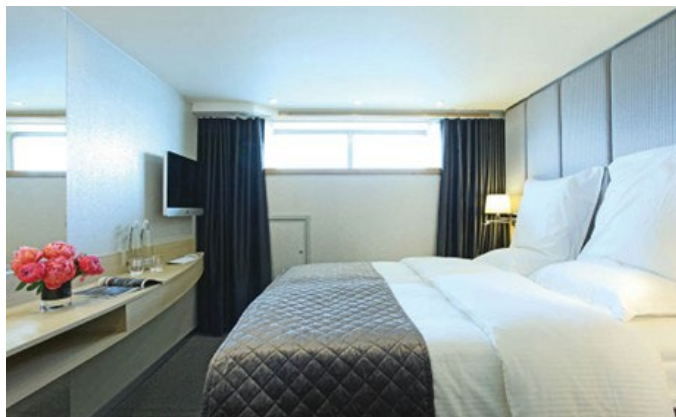

#### Standard Suite

15m<sup>2</sup>/160ft<sup>2</sup>

**Standard Suite | Jewell Deck \$7,244 \$5,744 pp  
Category E**

**Suite inclusions:** Luxury queen size slumber bed with pillow menu; Marble bathrooms with luxurious bathroom amenities; Complimentary mini bar; Mac-mini infotainment system with complimentary movies on demand; Hairdryer, alarm clock, telephone, In room safe International power sockets; Luxury bathrobe and slippers; Nordic walking sticks; Butler service; Shoeshine service; Early morning tea/coffee service; Complimentary laundry concierge

### Royal Panorama Suite

25m<sup>2</sup>/269ft<sup>2</sup>

Including Scenic Sun Lounge

**Royal Panorama Suite | Diamond Deck \$11,444 \$9,444 pp**  
Category RS

**Suite inclusions:** Luxury queen size slumber bed with pillow menu; Scenic Sun Lounge; Marble bathrooms with upgraded bathroom amenities; Complimentary mini bar; Mac-mini infotainment system with complimentary movies on demand; Hairdryer, alarm clock, telephone, In room safe; International power sockets; Luxury bathrobe and slippers; Nordic walking sticks; Butler service; Shoeshine service; Early morning tea/coffee service; Unlimited complimentary laundry service; Daily delivery of personalized savory and sweet canapes or fruit; Complimentary welcome bottle of Champagne (750ml); Morning delivery of newspapers; Beverage and meal service in your private suite; Packing and unpacking your luggage; €200 per suite on board credit for use in the Wellness Centre; Private transfers in Europe; Exclusive invitation to dine at Table La Rive; Priority dining reservations