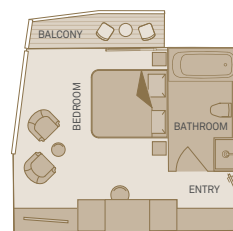

Standard Suite

15m²/160ft²

E

Balcony Suite

19m²/205ft²

Including Scenic Sun Lounge

Royal Owner's Suite

47m²/510ft²

One bedroom suite including Scenic Sun Lounge

RO

Royal Balcony Suite

29m²/315ft²

Including Scenic Sun Lounge

RA

Royal Panorama Suite

25m²/269ft²

Including Scenic Sun Lounge

RS

Junior Balcony Suite

23m²/250ft²

Including Scenic Sun Lounge

RJ BJ