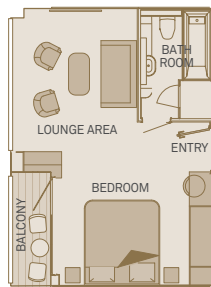

Suite Categories

| Diamond Deck | | Sapphire Deck | |
|--------------|----------------------|---------------|----------------------|
| RS | Royal Panorama Suite | C | Balcony Suite |
| A | Balcony Suite | BS | Single Balcony Suite |
| RA | Royal Balcony Suite | B | Balcony Suite |
| RO | Royal Owner's Suite | BJ | Junior Balcony Suite |
| P | Balcony Suite | Jewel Deck | |
| RJ | Junior Balcony Suite | E | Standard Suite |

Standard Suite

15m²/160ft²

E

Balcony Suite

19m²/205ft²

Including Scenic Sun Lounge

Royal Owner's Suite

47m²/510ft²

One bedroom suite including Scenic Sun Lounge

RO

Royal Balcony Suite

29m²/315ft²

Including Scenic Sun Lounge

RA

Royal Panorama Suite

25m²/269ft²

Including Scenic Sun Lounge

RS

Junior Balcony Suite

23m²/250ft²

Including Scenic Sun Lounge

RJ BJ