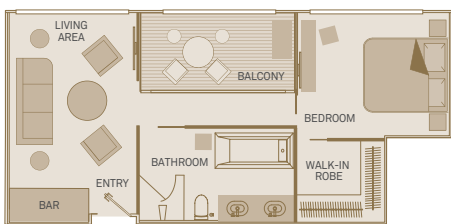

Suite Categories

| Diamond Deck | | Sapphire Deck | |
|--------------|----------------------|---------------|----------------------|
| RS | Royal Panorama Suite | C | Balcony Suite |
| A | Balcony Suite | BS | Single Balcony Suite |
| RA | Royal Balcony Suite | B | Balcony Suite |
| RO | Royal Owner's Suite | BJ | Junior Balcony Suite |
| P | Balcony Suite | Jewel Deck | |
| RJ | Junior Balcony Suite | E | Standard Suite |

Standard Suite

15m²/160ft²

E

Balcony Suite

19m²/205ft²

Including Scenic Sun Lounge

Royal Owner's Suite

47m²/510ft²

One bedroom suite including Scenic Sun Lounge

RO

Royal Balcony Suite

29m²/315ft²

Including Scenic Sun Lounge

RA

Royal Panorama Suite

25m²/269ft²