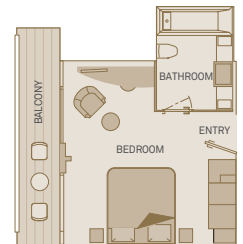

Standard Suite

15m²/160ft²

E

Balcony Suite

19m²/205ft²

Including Scenic Sun Lounge

Royal Owner's Suite

47m²/510ft²

One bedroom suite including Scenic Sun Lounge

RO

Royal Balcony Suite

29m²/315ft²

Including Scenic Sun Lounge

RA

Royal Panorama Suite

25m²/269ft²

Including Scenic Sun Lounge

RS

Junior Balcony Suite

23m²/250ft²

Including Scenic Sun Lounge

RJ BJ