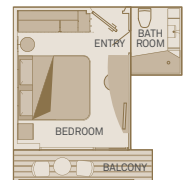

Suite Categories

| Diamond Deck | | Sapphire Deck | |
|--------------|----------------------|---------------|----------------------|
| RS | Royal Panorama Suite | C | Balcony Suite |
| A | Balcony Suite | BS | Single Balcony Suite |
| RA | Royal Balcony Suite | B | Balcony Suite |
| RO | Royal Owner's Suite | BJ | Junior Balcony Suite |
| P | Balcony Suite | Jewel Deck | |
| RJ | Junior Balcony Suite | E | Standard Suite |

Standard Suite

15m²/160ft²

E

Balcony Suite

19m²/205ft²

Including Scenic Sun Lounge

Royal Owner's Suite

47m²/510ft²

One bedroom suite including Scenic Sun Lounge

RO

Royal Balcony Suite

29m²/315ft²

Including Scenic Sun Lounge

RA

Royal Panorama Suite

25m²/269ft²