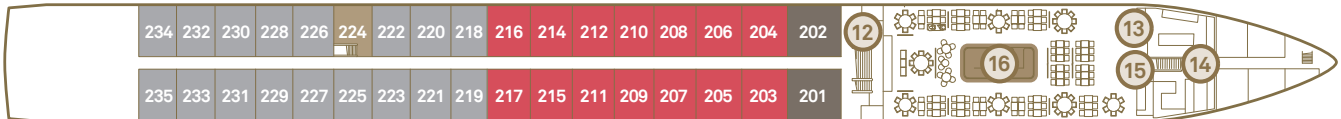

Scenic Sapphire & Diamond

South of France & Bordeaux

Reduced from 16 categories to 11

Diamond Deck: Combined A, PA & PP. Now Category A.

Sapphire Deck: Combined Category C, BA & BB. Now Category C.

Jewel Deck: Combined Category D & E. Now Category E.

Sun Deck

Diamond Deck

Sapphire Deck

Jewel Deck

Deck Plan

- ① Riverview Terrace
- ② Vitality Pool
- ③ Wheelhouse
- ④ Walking Track
- ⑤ Sun Deck
- ⑥ Panorama Deck
- ⑦ L'Amour Restaurant
- ⑧ River Café
- ⑨ Panorama Lounge & Bar
- ⑩ Gift Shop
- ⑪ Reception
- ⑫ Elevator
- ⑬ Table La Rive
- ⑭ Galley
- ⑮ Scenic Culinaire
- ⑯ Crystal Dining
- ⑰ Fitness Centre
- ⑱ Salt Therapy Lounge
- ⑲ Wellness Area