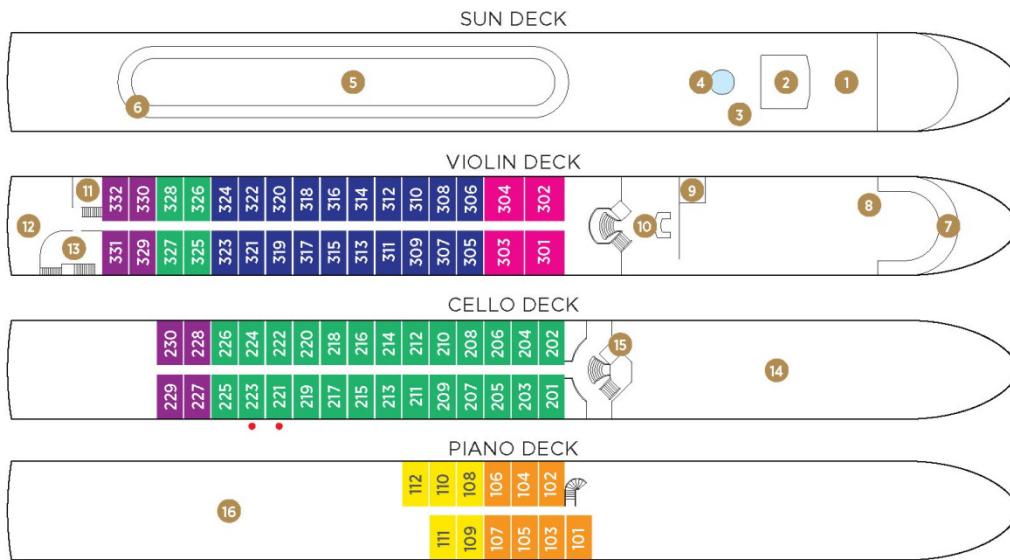

CAT. B, Violin & Cello Deck
French Balcony, 170 sq. ft.

Brochure Fare: ~~\$6,648~~ pp
Your Rate: \$6,090.60 pp

CAT. C, Violin & Cello Deck
French Balcony, 170 sq. ft.

Brochure Fare: ~~\$6,348~~ pp
Your Rate: \$5,805.60 pp

CAT. E, Piano Deck
Fixed Windows, 170 sq. ft.

CAT. D, Piano Deck
Fixed Windows, 170 sq. ft.

Category D
Brochure Fare: ~~\$5,148~~ pp
Your Rate: \$4,665.60 pp

Category E
Brochure Fare: ~~\$4,849~~ pp
Your Rate: \$4,381.55 pp

AmaCello DECK PLAN

Elevator reaches Main Restaurant, Lobby/Main Lounge and staterooms on Violin and Cello Deck.

- 1 Observation Deck
- 2 Navigation Bridge
- 3 Bicycles
- 4 Whirlpool
- 5 Sun Deck
- 6 Walking Track
- 7 Bow Seating Area
- 8 Main Lounge & Bar
- 9 Gift Shop
- 10 Reception
- 11 Massage & Hair Salon
- 12 The Chef's Table Restaurant
- 13 Fitness Room
- 14 Main Restaurant
- 15 Elevator
- 16 Crew Cabins

Suite	Violin Deck / French Balcony - 255 sq. ft.	Cat. D	Piano Deck / Fixed Windows - 170 sq. ft.
Cat. A	Violin Deck / French Balcony - 170 sq. ft.	Cat. E	Piano Deck / Fixed Windows - 170 sq. ft.
Cat. B	Violin & Cello Deck / French Balcony - 170 sq. ft.	Single	Cello Deck / French Balcony - 140 sq. ft. <i>(Single staterooms only available on AmaCello)</i>
Cat. C	Violin & Cello Deck / French Balcony - 170 sq. ft.		