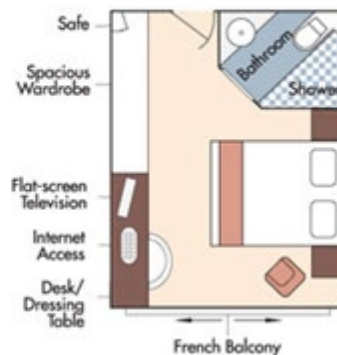

Suite, Violin Deck
French Balcony, 255 sq. ft.

Brochure Fare: ~~\$8,048~~ pp
Your Rate: \$7,420.60 pp

CAT. A, Violin Deck
French Balcony, 170 sq. ft.

Brochure Fare: ~~\$6,748~~ pp
Your Rate: \$6,185.60 pp

CAT. B, Violin & Cello Deck
French Balcony, 170 sq. ft.

Brochure Fare: ~~\$6,648~~ pp
Your Rate: \$6,090.60 pp

CAT. C, Violin & Cello Deck
French Balcony, 170 sq. ft.

Brochure Fare: ~~\$6,348~~ pp
Your Rate: \$5,805.60 pp

AmaCello DECK PLAN

Elevator reaches Main Restaurant, Lobby/Main Lounge and staterooms on Violin and Cello Deck.

- 1 Observation Deck
- 2 Navigation Bridge
- 3 Bicycles
- 4 Whirlpool
- 5 Sun Deck
- 6 Walking Track
- 7 Bow Seating Area
- 8 Main Lounge & Bar
- 9 Gift Shop
- 10 Reception
- 11 Massage & Hair Salon
- 12 The Chef's Table Restaurant
- 13 Fitness Room
- 14 Main Restaurant
- 15 Elevator
- 16 Crew Cabins