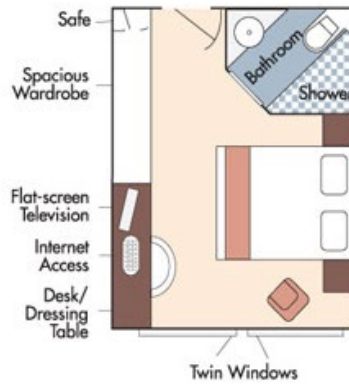

Suite, Violin Deck
French Balcony, 255 sq. ft.

Brochure Fare: ~~\$8,048~~ pp
Your Rate: \$7,420.60 pp

CAT. A, Violin Deck
French Balcony, 170 sq. ft.

Brochure Fare: ~~\$6,748~~ pp
Your Rate: \$6,185.60 pp

CAT. B, Violin & Cello Deck
French Balcony, 170 sq. ft.

Brochure Fare: ~~\$6,648~~ pp
Your Rate: \$6,090.60 pp

CAT. C, Violin & Cello Deck
French Balcony, 170 sq. ft.

Brochure Fare: ~~\$6,348~~ pp
Your Rate: \$5,805.60 pp

CAT. E, Piano Deck
Fixed Windows, 170 sq. ft.

CAT. D, Piano Deck
Fixed Windows, 170 sq. ft.

Category D
Brochure Fare: ~~\$5,148~~ pp
Your Rate: \$4,665.60 pp

Category E
Brochure Fare: ~~\$4,849~~ pp
Your Rate: \$4,381.55 pp

AmaCello DECK PLAN

Elevator reaches Main Restaurant, Lobby/Main Lounge and staterooms on Violin and Cello Deck.

- 1 Observation Deck
- 2 Navigation Bridge
- 3 Bicycles
- 4 Whirlpool
- 5 Sun Deck
- 6 Walking Track
- 7 Bow Seating Area
- 8 Main Lounge & Bar
- 9 Gift Shop
- 10 Reception
- 11 Massage & Hair Salon
- 12 The Chef's Table Restaurant
- 13 Fitness Room
- 14 Main Restaurant
- 15 Elevator
- 16 Crew Cabins