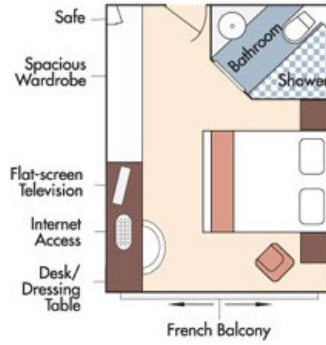

Suite, Violin Deck
French Balcony, 255 sq. ft.

Brochure Fare: ~~\$8,048~~ pp
Your Rate: \$7,420.60 pp

CAT. A, Violin Deck
French Balcony, 170 sq. ft.

Brochure Fare: ~~\$6,748~~ pp
Your Rate: \$6,185.60 pp

CAT. B, Violin & Cello Deck
French Balcony, 170 sq. ft.

Brochure Fare: ~~\$6,648~~ pp
Your Rate: \$6,090.60 pp

CAT. C, Violin & Cello Deck
French Balcony, 170 sq. ft.

Brochure Fare: ~~\$6,348~~ pp
Your Rate: \$5,805.60 pp

AmaCello DECK PLAN

Elevator reaches Main Restaurant, Lobby/Main Lounge and staterooms on Violin and Cello Deck.

- 1 Observation Deck
- 2 Navigation Bridge
- 3 Bicycles
- 4 Whirlpool
- 5 Sun Deck
- 6 Walking Track
- 7 Bow Seating Area
- 8 Main Lounge & Bar
- 9 Gift Shop
- 10 Reception
- 11 Massage & Hair Salon
- 12 The Chef's Table Restaurant
- 13 Fitness Room
- 14 Main Restaurant
- 15 Elevator
- 16 Crew Cabins