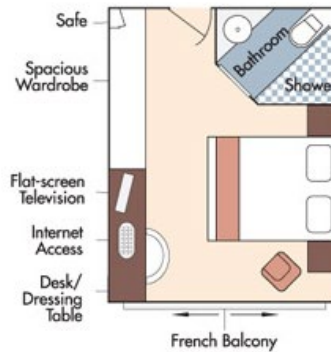

Port of Dijon • Seurre • Beaune • Chalon-Sur-Saône • Tournus • Brancion • Mâcon • Lyon

**Book by December 31, 2024
and SAVE \$500 per stateroom
PLUS 5% Early Booking Reward**

Note: Stateroom layouts shown below are not to scale.

Suite, Violin Deck
French Balcony, 255 sq. ft.

Brochure Fare: ~~\$8,048~~ pp
Your Rate: \$7,420.60 pp

CAT. A, Violin Deck
French Balcony, 170 sq. ft.

Brochure Fare: ~~\$6,748~~ pp
Your Rate: \$6,185.60 pp

AmaCello DECK PLAN

Elevator reaches Main Restaurant, Lobby/Main Lounge and staterooms on Violin and Cello Deck.

- 1 Observation Deck
- 2 Navigation Bridge
- 3 Bicycles
- 4 Whirlpool
- 5 Sun Deck
- 6 Walking Track
- 7 Bow Seating Area
- 8 Main Lounge & Bar
- 9 Gift Shop
- 10 Reception
- 11 Massage & Hair Salon
- 12 The Chef's Table Restaurant
- 13 Fitness Room
- 14 Main Restaurant
- 15 Elevator
- 16 Crew Cabins