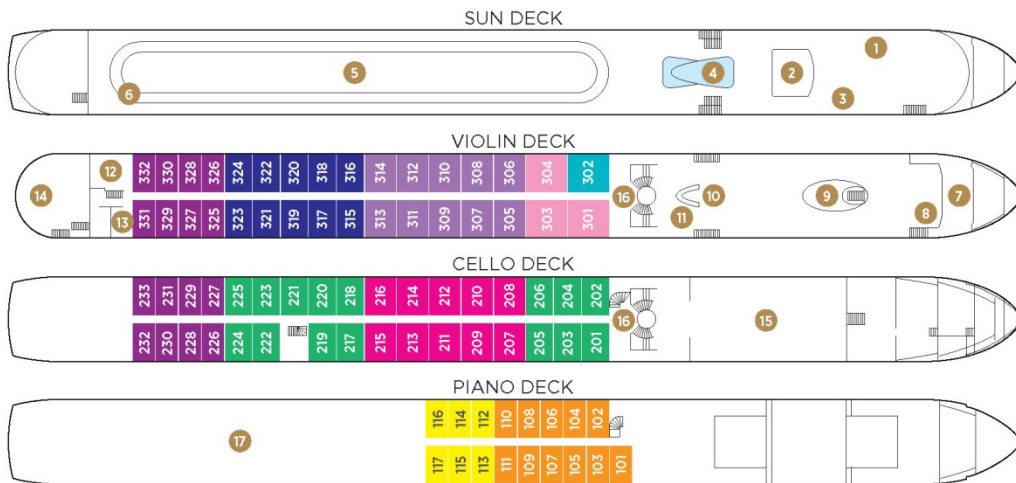

**CAT. BB, Cello Deck**  
**French Balcony & Outside Balcony, 210 sq. ft.**

Brochure Fare ~~\$5,922~~ pp  
 Your rate \$4,922 pp

**CAT. C, Violin & Cello Deck**  
**French Balcony, 170 sq. ft.**

Brochure Fare ~~\$5,322~~ pp  
 Your rate \$4,322 pp

**CAT. D, Piano Deck**  
Fixed Windows, 160 sq. ft.

Brochure Fare \$4,322 pp  
Your rate \$3,322 pp

**CAT. E, Piano Deck**  
Fixed Windows, 160 sq. ft.

Brochure Fare \$4,023 pp  
Your rate \$3,023 pp

## AmaSonata Deck Plan

- 1 Lower Sun Deck
- 2 Navigation Bridge
- 3 Bicycles
- 4 Heated Pool
- 5 Sun Deck
- 6 Walking Track
- 7 Al Fresco Dining Terrace
- 8 Observation Lounge
- 9 Main Lounge & Bar
- 10 Gift Shop
- 11 Reception
- 12 Fitness Room
- 13 Massage & Hair Salon
- 14 The Chef's Table Restaurant
- 15 Main Restaurant
- 16 Elevator
- 17 Crew Cabins

*Elevator reaches Main Restaurant, Lobby/Main Lounge and staterooms on Violin and Cello Deck.*

Suite	Violin Deck / French & Outside Balcony - 300 sq. ft.	Cat. BB	Cello Deck / French & Outside Balcony - 210 sq. ft.
Cat. AA+	Violin Deck / French & Outside Balcony - 290 sq. ft.	Cat. C	Violin & Cello Deck / French Balcony - 170 sq. ft.
Cat. AA	Violin Deck / French & Outside Balcony - 235 sq. ft.	Cat. D	Piano Deck / Fixed Windows - 160 sq. ft.
Cat. AB	Cello Deck / French & Outside Balcony - 235 sq. ft.	Cat. E	Piano Deck / Fixed Windows - 160 sq. ft.
Cat. BA	Violin Deck / French & Outside Balcony - 210 sq. ft.		