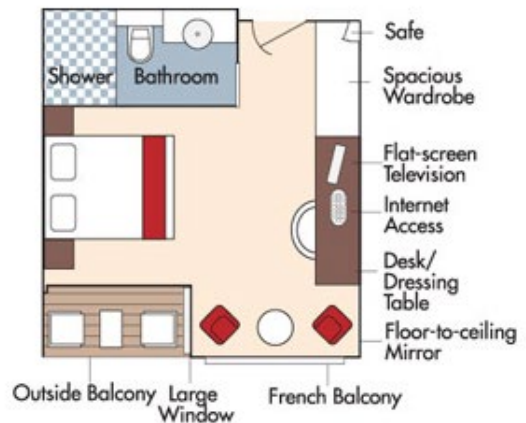

## Peterson Winery

Aboard AmaSonata • 7 Nights • November 6 to 13, 2024  
Vilshofen to Budapest

Note: Stateroom layouts shown below are not to scale.

Suite, Violin Deck  
French Balcony & Outside Balcony, 350 sq. ft.

Brochure Fare \$7,822 pp  
Your rate \$6,822 pp

CAT. AA, Violin Deck  
French Balcony & Outside Balcony, 235 sq. ft.

Brochure Fare \$6,522 pp  
Your rate \$5,522 pp

Fares listed are cruise-only, per person based on double occupancy inclusive of port charges of \$224 per person.

**CAT. AB, Cello Deck**  
**French Balcony & Outside Balcony, 235 sq. ft.**

Brochure Fare \$6,322 pp  
 Your rate \$5,322 pp

**CAT. BA, Violin Deck**  
**French Balcony & Outside Balcony, 210 sq. ft.**

Brochure Fare \$6,122 pp  
 Your rate \$5,122 pp