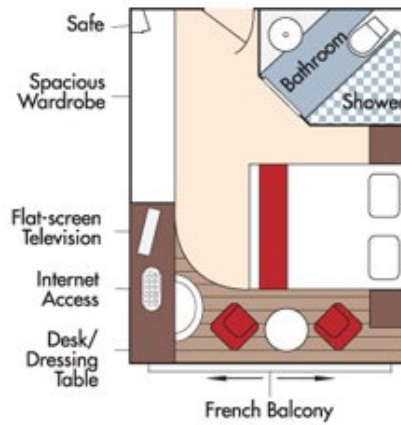

Brochure Fare \$7,822 pp  
Your rate \$6,822 pp

CAT. AA, Violin Deck  
French Balcony & Outside Balcony, 235 sq. ft.

Brochure Fare \$6,522 pp  
Your rate \$5,522 pp

Fares listed are cruise-only, per person based on double occupancy inclusive of port charges of \$224 per person.

**CAT. AB, Cello Deck**  
**French Balcony & Outside Balcony, 235 sq. ft.**

Brochure Fare \$6,322 pp  
 Your rate \$5,322 pp

**CAT. BA, Violin Deck**  
**French Balcony & Outside Balcony, 210 sq. ft.**

Brochure Fare \$6,122 pp  
 Your rate \$5,122 pp

**CAT. BB, Cello Deck**  
**French Balcony & Outside Balcony, 210 sq. ft.**

Brochure Fare ~~\$5,922~~ pp  
 Your rate \$4,922 pp

**CAT. C, Violin & Cello Deck**  
**French Balcony, 170 sq. ft.**

Brochure Fare ~~\$5,322~~ pp  
 Your rate \$4,322 pp