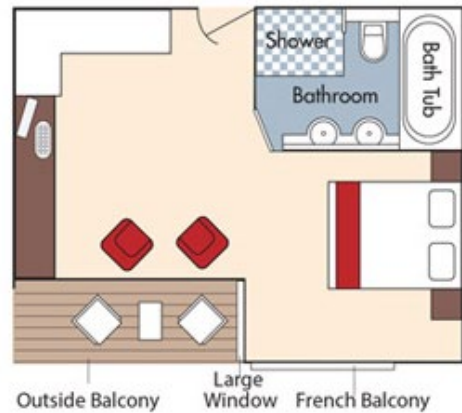

## Peterson Winery

Aboard AmaSonata • 7 Nights • November 6 to 13, 2024  
Vilshofen to Budapest

Note: Stateroom layouts shown below are not to scale.

Suite, Violin Deck  
French Balcony & Outside Balcony, 350 sq. ft.

Brochure Fare \$7,822 pp  
Your rate \$6,822 pp

CAT. AA, Violin Deck  
French Balcony & Outside Balcony, 235 sq. ft.

Brochure Fare \$6,522 pp  
Your rate \$5,522 pp

Fares listed are cruise-only, per person based on double occupancy inclusive of port charges of \$224 per person.

**CAT. AB, Cello Deck**  
**French Balcony & Outside Balcony, 235 sq. ft.**

Brochure Fare \$6,322 pp  
 Your rate \$5,322 pp

**CAT. BA, Violin Deck**  
**French Balcony & Outside Balcony, 210 sq. ft.**

Brochure Fare \$6,122 pp  
 Your rate \$5,122 pp