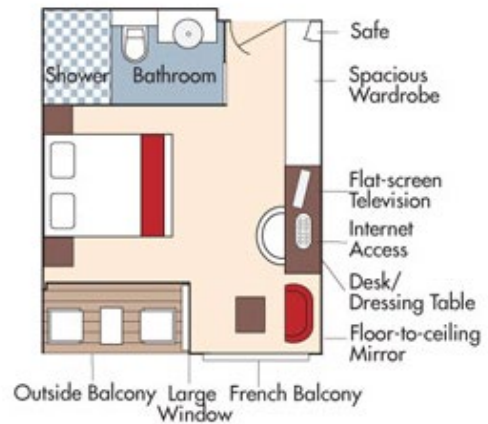

Brochure Fare \$7,822 pp  
Your rate \$6,822 pp

CAT. AA, Violin Deck  
French Balcony & Outside Balcony, 235 sq. ft.

Brochure Fare \$6,522 pp  
Your rate \$5,522 pp

Fares listed are cruise-only, per person based on double occupancy inclusive of port charges of \$224 per person.

**CAT. AB, Cello Deck**  
**French Balcony & Outside Balcony, 235 sq. ft.**

Brochure Fare \$6,322 pp  
 Your rate \$5,322 pp

**CAT. BA, Violin Deck**  
**French Balcony & Outside Balcony, 210 sq. ft.**

Brochure Fare \$6,122 pp  
 Your rate \$5,122 pp