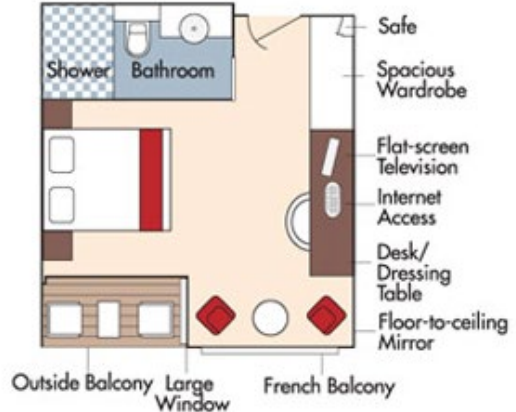

## Peterson Winery

Aboard AmaSonata • 7 Nights • November 6 to 13, 2024  
Vilshofen to Budapest

Note: Stateroom layouts shown below are not to scale.

Suite, Violin Deck  
French Balcony & Outside Balcony, 350 sq. ft.

Brochure Fare \$7,822 pp  
Your rate \$6,822 pp

CAT. AA, Violin Deck  
French Balcony & Outside Balcony, 235 sq. ft.

Brochure Fare \$6,522 pp  
Your rate \$5,522 pp

Fares listed are cruise-only, per person based on double occupancy inclusive of port charges of \$224 per person.

**CAT. AB, Cello Deck**  
**French Balcony & Outside Balcony, 235 sq. ft.**

Brochure Fare \$6,322 pp  
 Your rate \$5,322 pp

**CAT. BA, Violin Deck**  
**French Balcony & Outside Balcony, 210 sq. ft.**

Brochure Fare \$6,122 pp  
 Your rate \$5,122 pp

**CAT. BB, Cello Deck**  
**French Balcony & Outside Balcony, 210 sq. ft.**

Brochure Fare ~~\$5,922~~ pp  
 Your rate \$4,922 pp

**CAT. C, Violin & Cello Deck**  
**French Balcony, 170 sq. ft.**

Brochure Fare ~~\$5,322~~ pp  
 Your rate \$4,322 pp