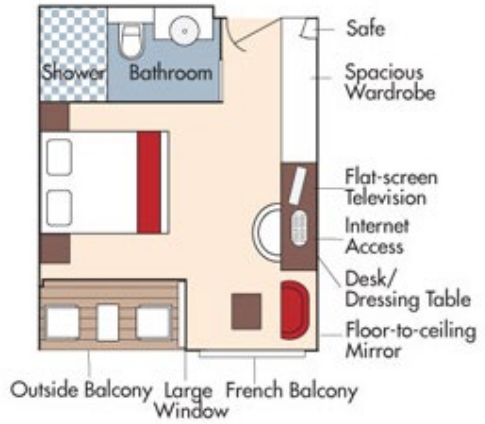

Brochure Fare \$7,822 pp  
Your rate \$6,822 pp

CAT. AA, Violin Deck  
French Balcony & Outside Balcony, 235 sq. ft.

Brochure Fare \$6,522 pp  
Your rate \$5,522 pp

Fares listed are cruise-only, per person based on double occupancy inclusive of port charges of \$224 per person.

**CAT. AB, Cello Deck**  
**French Balcony & Outside Balcony, 235 sq. ft.**

Brochure Fare \$6,322 pp  
 Your rate \$5,322 pp

**CAT. BA, Violin Deck**  
**French Balcony & Outside Balcony, 210 sq. ft.**

Brochure Fare \$6,122 pp  
 Your rate \$5,122 pp

**CAT. BB, Cello Deck**  
**French Balcony & Outside Balcony, 210 sq. ft.**

Brochure Fare ~~\$5,922~~ pp  
 Your rate \$4,922 pp

**CAT. C, Violin & Cello Deck**  
**French Balcony, 170 sq. ft.**

Brochure Fare ~~\$5,322~~ pp  
 Your rate \$4,322 pp