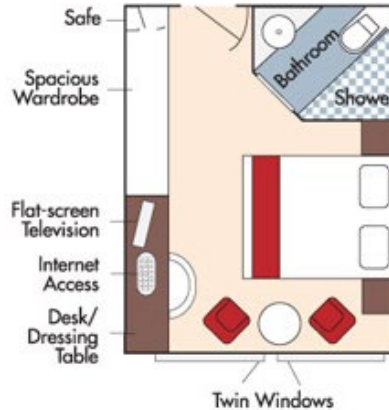

Brochure Fare \$7,822 pp  
Your rate \$6,822 pp

CAT. AA, Violin Deck  
French Balcony & Outside Balcony, 235 sq. ft.

Brochure Fare \$6,522 pp  
Your rate \$5,522 pp

Fares listed are cruise-only, per person based on double occupancy inclusive of port charges of \$224 per person.

**CAT. AB, Cello Deck**  
**French Balcony & Outside Balcony, 235 sq. ft.**

Brochure Fare \$6,322 pp  
 Your rate \$5,322 pp

**CAT. BA, Violin Deck**  
**French Balcony & Outside Balcony, 210 sq. ft.**

Brochure Fare \$6,122 pp  
 Your rate \$5,122 pp

**CAT. BB, Cello Deck**  
**French Balcony & Outside Balcony, 210 sq. ft.**

Brochure Fare ~~\$5,922~~ pp  
 Your rate \$4,922 pp

**CAT. C, Violin & Cello Deck**  
**French Balcony, 170 sq. ft.**

Brochure Fare ~~\$5,322~~ pp  
 Your rate \$4,322 pp

**CAT. D, Piano Deck**  
Fixed Windows, 160 sq. ft.

Brochure Fare \$4,322 pp  
Your rate \$3,322 pp

**CAT. E, Piano Deck**  
Fixed Windows, 160 sq. ft.

Brochure Fare \$4,023 pp  
Your rate \$3,023 pp