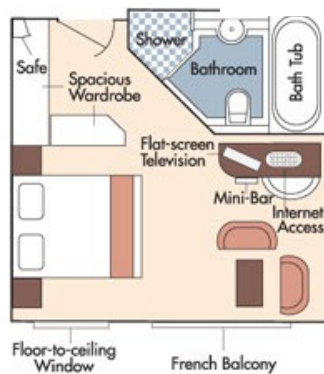

\$2,000 Cruise Savings per stateroom

PLUS

Complimentary Stateroom Upgrade

PLUS

\$50 Onboard Credit per stateroom

Suite, Violin Deck
French Balcony, 255 sq. ft.

Note: Stateroom layouts shown below are not to scale.

Brochure Fare: ~~\$7,722~~ pp

Your Rate: **\$6,722** pp

CAT. A, Violin Deck
French Balcony, 170 sq. ft.

Brochure Fare: ~~\$6,422~~ pp

Your Rate: **\$5,422** pp

CAT. B, Violin & Cello Deck
French Balcony, 170 sq. ft.

Brochure Fare: ~~\$6,322~~ pp

Your Rate: **\$5,322** pp

Fares listed are cruise-only, per person based on double occupancy inclusive of port charges of \$224 per person.

CAT. C, Violin & Cello Deck
French Balcony, 170 sq. ft.

Elevator reaches Main Restaurant, Lobby/Main Lounge and staterooms on Violin and Cello Deck.

Suite	Violin Deck / French Balcony - 255 sq. ft.	Cat. D	Piano Deck / Fixed Windows - 170 sq. ft.
Cat. A	Violin Deck / French Balcony - 170 sq. ft.	Cat. E	Piano Deck / Fixed Windows - 170 sq. ft.
Cat. B	Violin & Cello Deck / French Balcony - 170 sq. ft.	Single	Cello Deck / French Balcony - 140 sq. ft. <i>(Single staterooms only available on AmaCello)</i>
Cat. C	Violin & Cello Deck / French Balcony - 170 sq. ft.		