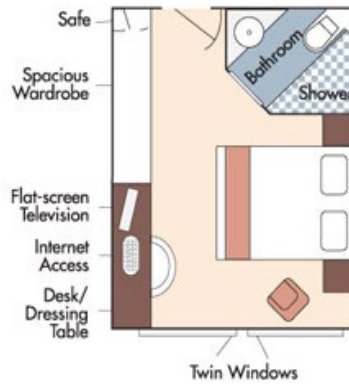

Brochure Fare: ~~\$6,322~~ pp

Your Rate: **\$5,322** pp

Fares listed are cruise-only, per person based on double occupancy inclusive of port charges of \$224 per person.

CAT. C, Violin & Cello Deck
French Balcony, 170 sq. ft.

Brochure Fare: ~~\$6,022~~ pp

Your Rate: \$5,022 pp

CAT. E, Piano Deck
Fixed Windows, 170 sq. ft.

CAT. D, Piano Deck
Fixed Windows, 170 sq. ft.

Category D

Brochure Fare: ~~\$5,022~~ pp

Your Rate: \$4,022 pp

Category E

Brochure Fare: ~~\$4,723~~ pp

Your Rate: \$3,723 pp

AmaCello DECK PLAN

- 1 Observation Deck
- 2 Navigation Bridge
- 3 Bicycles
- 4 Whirlpool
- 5 Sun Deck
- 6 Walking Track
- 7 Bow Seating Area
- 8 Main Lounge & Bar
- 9 Gift Shop
- 10 Reception
- 11 Massage & Hair Salon
- 12 The Chef's Table Restaurant
- 13 Fitness Room
- 14 Main Restaurant
- 15 Elevator
- 16 Crew Cabins

Elevator reaches Main Restaurant, Lobby/Main Lounge and staterooms on Violin and Cello Deck.

Suite	Violin Deck / French Balcony - 255 sq. ft.	Cat. D	Piano Deck / Fixed Windows - 170 sq. ft.
Cat. A	Violin Deck / French Balcony - 170 sq. ft.	Cat. E	Piano Deck / Fixed Windows - 170 sq. ft.
Cat. B	Violin & Cello Deck / French Balcony - 170 sq. ft.	Single	Cello Deck / French Balcony - 140 sq. ft. <i>(Single staterooms only available on AmaCello)</i>
Cat. C	Violin & Cello Deck / French Balcony - 170 sq. ft.		