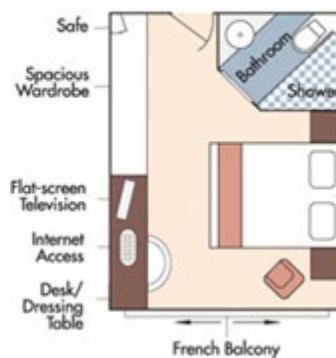

\$2,000 Cruise Savings per stateroom

PLUS

Complimentary Stateroom Upgrade

PLUS

\$50 Onboard Credit per stateroom

Suite, Violin Deck
French Balcony, 255 sq. ft.

Note: Stateroom layouts shown below are not to scale.

Brochure Fare: ~~\$7,722~~ pp

Your Rate: **\$6,722** pp

CAT. A, Violin Deck
French Balcony, 170 sq. ft.

Brochure Fare: ~~\$6,422~~ pp

Your Rate: **\$5,422** pp

CAT. B, Violin & Cello Deck
French Balcony, 170 sq. ft.

Brochure Fare: ~~\$6,322~~ pp

Your Rate: **\$5,322** pp

Fares listed are cruise-only, per person based on double occupancy inclusive of port charges of \$224 per person.

CAT. C, Violin & Cello Deck
French Balcony, 170 sq. ft.