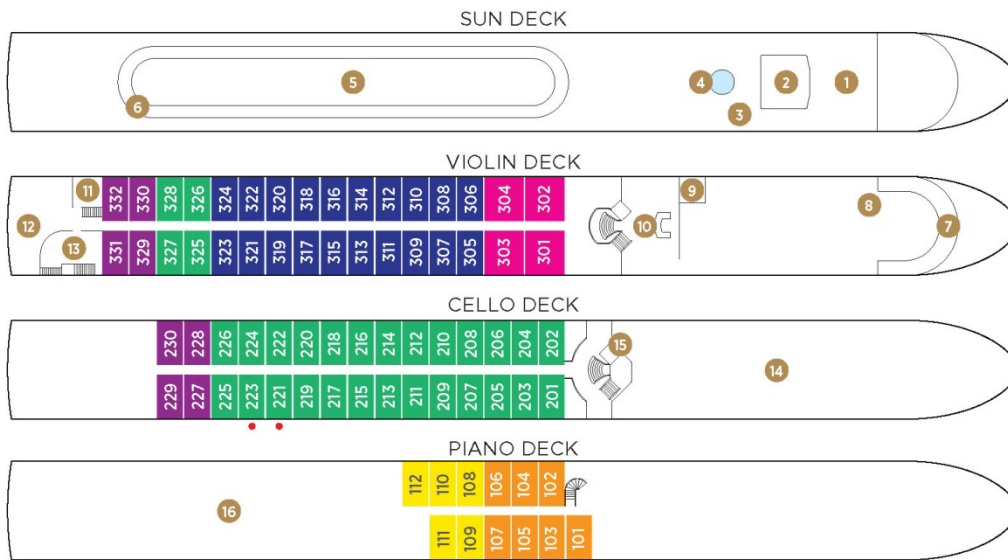

Brochure Fare: ~~\$6,322~~ pp

Your Rate: **\$5,322** pp

Fares listed are cruise-only, per person based on double occupancy inclusive of port charges of \$224 per person.

CAT. C, Violin & Cello Deck
French Balcony, 170 sq. ft.

Brochure Fare: ~~\$6,022~~ pp

Your Rate: \$5,022 pp

CAT. E, Piano Deck
Fixed Windows, 170 sq. ft.

CAT. D, Piano Deck
Fixed Windows, 170 sq. ft.

Category D

Brochure Fare: ~~\$5,022~~ pp

Your Rate: \$4,022 pp

Category E

Brochure Fare: ~~\$4,723~~ pp

Your Rate: \$3,723 pp

AmaCello DECK PLAN

- 1 Observation Deck
- 2 Navigation Bridge
- 3 Bicycles
- 4 Whirlpool
- 5 Sun Deck
- 6 Walking Track
- 7 Bow Seating Area
- 8 Main Lounge & Bar
- 9 Gift Shop
- 10 Reception
- 11 Massage & Hair Salon
- 12 The Chef's Table Restaurant
- 13 Fitness Room
- 14 Main Restaurant
- 15 Elevator
- 16 Crew Cabins

Elevator reaches Main Restaurant, Lobby/Main Lounge and staterooms on Violin and Cello Deck.

Suite	Violin Deck / French Balcony - 255 sq. ft.	Cat. D	Piano Deck / Fixed Windows - 170 sq. ft.
Cat. A	Violin Deck / French Balcony - 170 sq. ft.	Cat. E	Piano Deck / Fixed Windows - 170 sq. ft.
Cat. B	Violin & Cello Deck / French Balcony - 170 sq. ft.	Single	Cello Deck / French Balcony - 140 sq. ft. <i>(Single staterooms only available on AmaCello)</i>
Cat. C	Violin & Cello Deck / French Balcony - 170 sq. ft.		