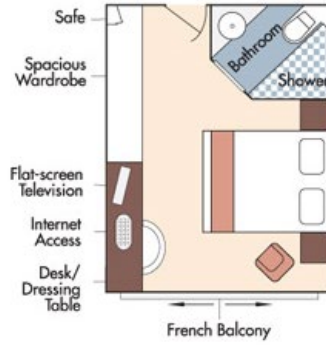

\$2,000 Cruise Savings per stateroom

PLUS

Complimentary Stateroom Upgrade

PLUS

\$50 Onboard Credit per stateroom

Suite, Violin Deck
French Balcony, 255 sq. ft.

Note: Stateroom layouts shown below are not to scale.

Brochure Fare: ~~\$7,722~~ pp

Your Rate: **\$6,722** pp

CAT. A, Violin Deck
French Balcony, 170 sq. ft.

Brochure Fare: ~~\$6,422~~ pp

Your Rate: **\$5,422** pp

CAT. B, Violin & Cello Deck
French Balcony, 170 sq. ft.

Brochure Fare: ~~\$6,322~~ pp

Your Rate: **\$5,322** pp

Fares listed are cruise-only, per person based on double occupancy inclusive of port charges of \$224 per person.

CAT. C, Violin & Cello Deck
French Balcony, 170 sq. ft.