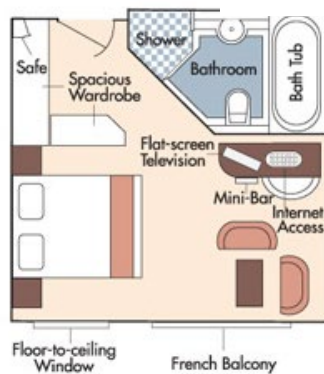

\$2,000 Cruise Savings per stateroom

PLUS

Complimentary Stateroom Upgrade

PLUS

\$50 Onboard Credit per stateroom

Suite, Violin Deck
French Balcony, 255 sq. ft.

Note: Stateroom layouts shown below are not to scale.

Brochure Fare: ~~\$7,498~~ pp
Your Rate: **\$6,498** pp

CAT. A, Violin Deck
French Balcony, 170 sq. ft.

Brochure Fare: ~~\$6,198~~ pp
Your Rate: **\$5,198** pp

CAT. B, Violin & Cello Deck
French Balcony, 170 sq. ft.

Brochure Fare: ~~\$6,098~~ pp
Your Rate: **\$5,098** pp

Fares listed are cruise-only, per person based on double occupancy and do not include port charges of \$224 per person.

CAT. C, Violin & Cello Deck
French Balcony, 170 sq. ft.

Category E

Brochure Fare: ~~\$4,499~~ pp

Your Rate: **\$3,499 pp**

AmaCello DECK PLAN

Elevator reaches Main Restaurant, Lobby/Main Lounge and staterooms on Violin and Cello Deck.

- 1 Observation Deck
- 2 Navigation Bridge
- 3 Bicycles
- 4 Whirlpool
- 5 Sun Deck
- 6 Walking Track
- 7 Bow Seating Area
- 8 Main Lounge & Bar
- 9 Gift Shop
- 10 Reception
- 11 Massage & Hair Salon
- 12 The Chef's Table Restaurant
- 13 Fitness Room
- 14 Main Restaurant
- 15 Elevator
- 16 Crew Cabins