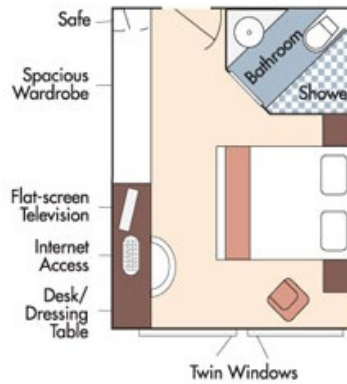

Brochure Fare: ~~\$6,098~~ pp
Your Rate: **\$5,098** pp

Fares listed are cruise-only, per person based on double occupancy and do not include port charges of \$224 per person.

CAT. C, Violin & Cello Deck
French Balcony, 170 sq. ft.

Brochure Fare: ~~\$5,798~~ pp

Your Rate: **\$4,798 pp**

CAT. E, Piano Deck
Fixed Windows, 170 sq. ft.

CAT. D, Piano Deck
Fixed Windows, 170 sq. ft.

Category D

Brochure Fare: ~~\$4,798~~ pp

Your Rate: **\$3,798 pp**

Category E

Brochure Fare: ~~\$4,499~~ pp

Your Rate: **\$3,499 pp**

AmaCello DECK PLAN

Elevator reaches Main Restaurant, Lobby/Main Lounge and staterooms on Violin and Cello Deck.

- 1 Observation Deck
- 2 Navigation Bridge
- 3 Bicycles
- 4 Whirlpool
- 5 Sun Deck
- 6 Walking Track
- 7 Bow Seating Area
- 8 Main Lounge & Bar
- 9 Gift Shop
- 10 Reception
- 11 Massage & Hair Salon
- 12 The Chef's Table Restaurant
- 13 Fitness Room
- 14 Main Restaurant
- 15 Elevator
- 16 Crew Cabins