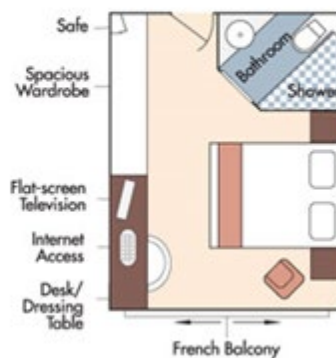

\$2,000 Cruise Savings per stateroom

PLUS

Complimentary Stateroom Upgrade

PLUS

\$50 Onboard Credit per stateroom

Suite, Violin Deck
French Balcony, 255 sq. ft.

Note: Stateroom layouts shown below are not to scale.

Brochure Fare: ~~\$7,498~~ pp
Your Rate: **\$6,498** pp

CAT. A, Violin Deck
French Balcony, 170 sq. ft.

Brochure Fare: ~~\$6,198~~ pp
Your Rate: **\$5,198** pp

CAT. B, Violin & Cello Deck
French Balcony, 170 sq. ft.

Brochure Fare: ~~\$6,098~~ pp
Your Rate: **\$5,098** pp

Fares listed are cruise-only, per person based on double occupancy and do not include port charges of \$224 per person.

CAT. C, Violin & Cello Deck
French Balcony, 170 sq. ft.

Category E

Brochure Fare: ~~\$4,499~~ pp

Your Rate: **\$3,499 pp**

AmaCello DECK PLAN

Elevator reaches Main Restaurant, Lobby/Main Lounge and staterooms on Violin and Cello Deck.

- 1 Observation Deck
- 2 Navigation Bridge
- 3 Bicycles
- 4 Whirlpool
- 5 Sun Deck
- 6 Walking Track
- 7 Bow Seating Area
- 8 Main Lounge & Bar
- 9 Gift Shop
- 10 Reception
- 11 Massage & Hair Salon
- 12 The Chef's Table Restaurant
- 13 Fitness Room
- 14 Main Restaurant
- 15 Elevator
- 16 Crew Cabins