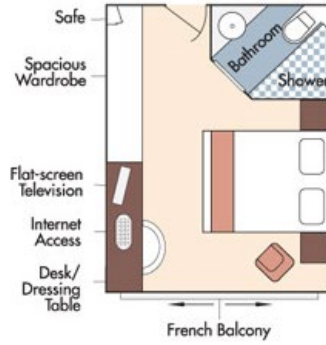

\$2,000 Cruise Savings per stateroom

PLUS

Complimentary Stateroom Upgrade

PLUS

\$50 Onboard Credit per stateroom

Suite, Violin Deck
French Balcony, 255 sq. ft.

Note: Stateroom layouts shown below are not to scale.

Brochure Fare: ~~\$7,498~~ pp
Your Rate: **\$6,498** pp

CAT. A, Violin Deck
French Balcony, 170 sq. ft.

Brochure Fare: ~~\$6,198~~ pp
Your Rate: **\$5,198** pp

CAT. B, Violin & Cello Deck
French Balcony, 170 sq. ft.

Brochure Fare: ~~\$6,098~~ pp
Your Rate: **\$5,098** pp

Fares listed are cruise-only, per person based on double occupancy and do not include port charges of \$224 per person.

CAT. C, Violin & Cello Deck
French Balcony, 170 sq. ft.

Category E

Brochure Fare: ~~\$4,499~~ pp

Your Rate: **\$3,499 pp**

AmaCello DECK PLAN

Elevator reaches Main Restaurant, Lobby/Main Lounge and staterooms on Violin and Cello Deck.

- 1 Observation Deck
- 2 Navigation Bridge
- 3 Bicycles
- 4 Whirlpool
- 5 Sun Deck
- 6 Walking Track
- 7 Bow Seating Area
- 8 Main Lounge & Bar
- 9 Gift Shop
- 10 Reception
- 11 Massage & Hair Salon
- 12 The Chef's Table Restaurant
- 13 Fitness Room
- 14 Main Restaurant
- 15 Elevator
- 16 Crew Cabins