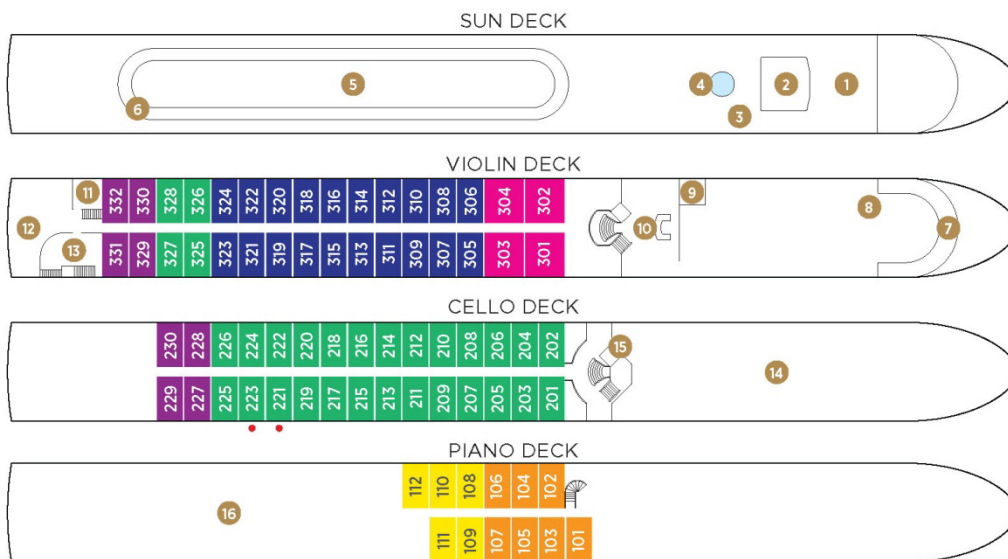

Brochure Fare: ~~\$6,098~~ pp
Your Rate: **\$5,098** pp

Fares listed are cruise-only, per person based on double occupancy and do not include port charges of \$224 per person.

CAT. C, Violin & Cello Deck
French Balcony, 170 sq. ft.

Brochure Fare: ~~\$5,798~~ pp

Your Rate: **\$4,798 pp**

CAT. E, Piano Deck
Fixed Windows, 170 sq. ft.

CAT. D, Piano Deck
Fixed Windows, 170 sq. ft.

Category D

Brochure Fare: ~~\$4,798~~ pp

Your Rate: **\$3,798 pp**

Category E

Brochure Fare: ~~\$4,499~~ pp

Your Rate: **\$3,499 pp**

AmaCello DECK PLAN

Elevator reaches Main Restaurant, Lobby/Main Lounge and staterooms on Violin and Cello Deck.

- 1 Observation Deck
- 2 Navigation Bridge
- 3 Bicycles
- 4 Whirlpool
- 5 Sun Deck
- 6 Walking Track
- 7 Bow Seating Area
- 8 Main Lounge & Bar
- 9 Gift Shop
- 10 Reception
- 11 Massage & Hair Salon
- 12 The Chef's Table Restaurant
- 13 Fitness Room
- 14 Main Restaurant
- 15 Elevator
- 16 Crew Cabins

Suite	Violin Deck / French Balcony - 255 sq. ft.	Cat. D	Piano Deck / Fixed Windows - 170 sq. ft.
Cat. A	Violin Deck / French Balcony - 170 sq. ft.	Cat. E	Piano Deck / Fixed Windows - 170 sq. ft.
Cat. B	Violin & Cello Deck / French Balcony - 170 sq. ft.	Single	Cello Deck / French Balcony - 140 sq. ft. <i>(Single staterooms only available on AmaCello)</i>
Cat. C	Violin & Cello Deck / French Balcony - 170 sq. ft.		