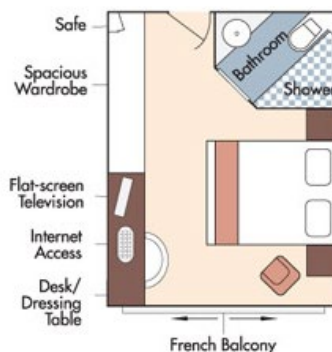

**Book by June 30, 2024
and SAVE \$250 per person!**

Note: Stateroom layouts shown below are not to scale.

Suite, Violin Deck
French Balcony, 255 sq. ft.

Wine Cruise Fare: ~~\$8,197~~ pp
Your Rate: \$7,947 pp

CAT. A, Violin Deck
French Balcony, 170 sq. ft.

Wine Cruise Fare: ~~\$6,897~~ pp
Your Rate: \$6,647 pp

CAT. B, Violin & Cello Deck
French Balcony, 170 sq. ft.

Wine Cruise Fare: ~~\$6,797~~ pp
Your Rate: \$6,547 pp

CAT. C, Violin & Cello Deck
French Balcony, 170 sq. ft.

Wine Cruise Fare: ~~\$6,497~~ pp

Your Rate: **\$6,247 pp**

CAT. E, Piano Deck
Fixed Windows, 170 sq. ft.

CAT. D, Piano Deck
Fixed Windows, 170 sq. ft.