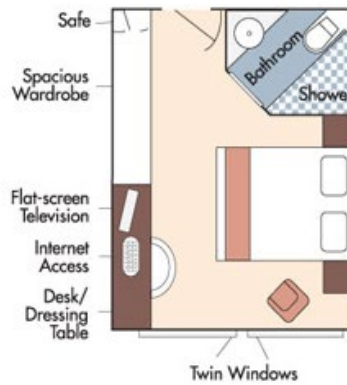

**Book by June 30, 2024
and SAVE \$250 per person!**

Note: Stateroom layouts shown below are not to scale.

Suite, Violin Deck
French Balcony, 255 sq. ft.

Wine Cruise Fare: ~~\$8,197~~ pp
Your Rate: \$7,947 pp

CAT. A, Violin Deck
French Balcony, 170 sq. ft.

Wine Cruise Fare: ~~\$6,897~~ pp
Your Rate: \$6,647 pp

CAT. B, Violin & Cello Deck
French Balcony, 170 sq. ft.

Wine Cruise Fare: ~~\$6,797~~ pp
Your Rate: \$6,547 pp

CAT. C, Violin & Cello Deck
French Balcony, 170 sq. ft.

Wine Cruise Fare: ~~\$6,497~~ pp

Your Rate: **\$6,247 pp**

CAT. E, Piano Deck
Fixed Windows, 170 sq. ft.

CAT. D, Piano Deck
Fixed Windows, 170 sq. ft.

Category D

Wine Cruise Fare: ~~\$5,397~~ pp

Your Rate: **\$5,147 pp**

Category E

Wine Cruise Fare: ~~\$5,098~~ pp

Your Rate: **\$4,848 pp**

AmaCello DECK PLAN

Elevator reaches Main Restaurant, Lobby/Main Lounge and staterooms on Violin and Cello Deck.