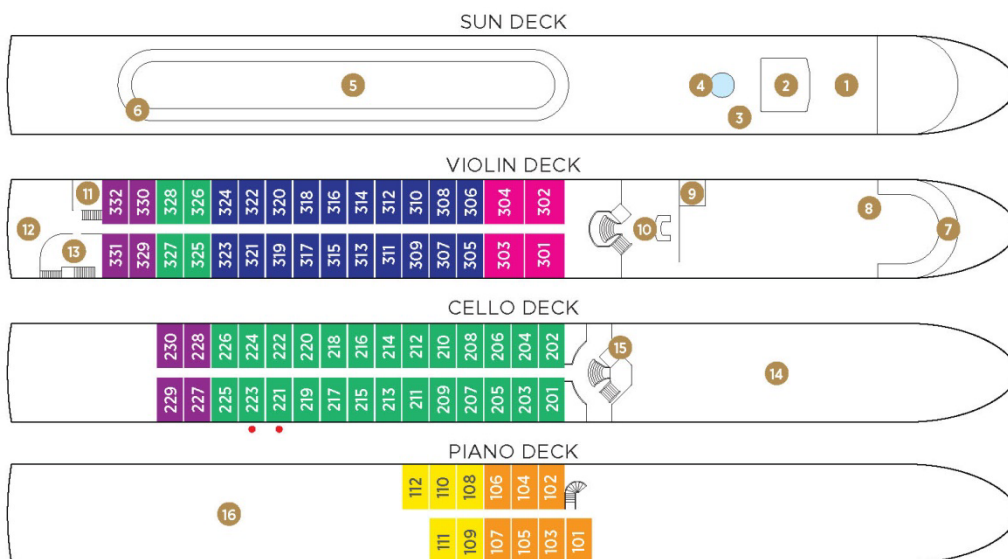

CAT. C, Violin & Cello Deck
French Balcony, 170 sq. ft.

Wine Cruise Fare: ~~\$6,497~~ pp

Your Rate: **\$6,247 pp**

CAT. E, Piano Deck
Fixed Windows, 170 sq. ft.

CAT. D, Piano Deck
Fixed Windows, 170 sq. ft.

Category D

Wine Cruise Fare: ~~\$5,397~~ pp

Your Rate: **\$5,147 pp**

Category E

Wine Cruise Fare: ~~\$5,098~~ pp

Your Rate: **\$4,848 pp**

AmaCello DECK PLAN

Elevator reaches Main Restaurant, Lobby/Main Lounge and staterooms on Violin and Cello Deck.

- 1 Observation Deck
- 2 Navigation Bridge
- 3 Bicycles
- 4 Whirlpool
- 5 Sun Deck
- 6 Walking Track
- 7 Bow Seating Area
- 8 Main Lounge & Bar
- 9 Gift Shop
- 10 Reception
- 11 Massage & Hair Salon
- 12 The Chef's Table Restaurant
- 13 Fitness Room
- 14 Main Restaurant
- 15 Elevator
- 16 Crew Cabins

Suite	Violin Deck / French Balcony - 255 sq. ft.	Cat. D	Piano Deck / Fixed Windows - 170 sq. ft.
Cat. A	Violin Deck / French Balcony - 170 sq. ft.	Cat. E	Piano Deck / Fixed Windows - 170 sq. ft.
Cat. B	Violin & Cello Deck / French Balcony - 170 sq. ft.	Single	Cello Deck / French Balcony - 140 sq. ft. <i>(Single staterooms only available on AmaCello)</i>
Cat. C	Violin & Cello Deck / French Balcony - 170 sq. ft.		