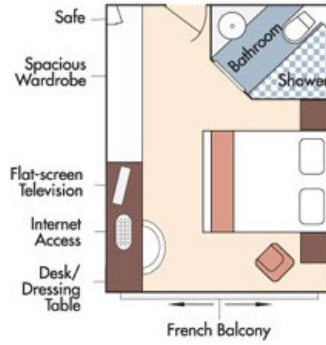

**Book by June 30, 2024
and SAVE \$250 per person!**

Note: Stateroom layouts shown below are not to scale.

Suite, Violin Deck
French Balcony, 255 sq. ft.

Wine Cruise Fare: ~~\$8,197~~ pp
Your Rate: \$7,947 pp

CAT. A, Violin Deck
French Balcony, 170 sq. ft.

Wine Cruise Fare: ~~\$6,897~~ pp
Your Rate: \$6,647 pp

CAT. B, Violin & Cello Deck
French Balcony, 170 sq. ft.

Wine Cruise Fare: ~~\$6,797~~ pp
Your Rate: \$6,547 pp

CAT. C, Violin & Cello Deck
French Balcony, 170 sq. ft.

Wine Cruise Fare: ~~\$6,497~~ pp

Your Rate: **\$6,247 pp**

CAT. E, Piano Deck
Fixed Windows, 170 sq. ft.

CAT. D, Piano Deck
Fixed Windows, 170 sq. ft.