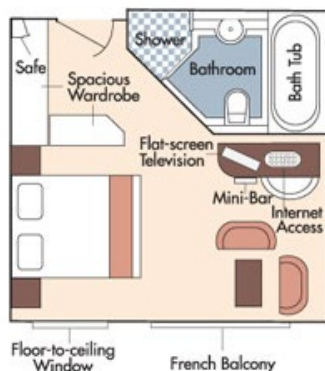

**Book by June 30, 2024
and SAVE \$250 per person!**

Note: Stateroom layouts shown below are not to scale.

Suite, Violin Deck
French Balcony, 255 sq. ft.

Wine Cruise Fare: ~~\$8,197~~ pp
Your Rate: \$7,947 pp

CAT. A, Violin Deck
French Balcony, 170 sq. ft.

Wine Cruise Fare: ~~\$6,897~~ pp
Your Rate: \$6,647 pp

CAT. B, Violin & Cello Deck
French Balcony, 170 sq. ft.

Wine Cruise Fare: ~~\$6,797~~ pp
Your Rate: \$6,547 pp

CAT. C, Violin & Cello Deck
French Balcony, 170 sq. ft.

Wine Cruise Fare: ~~\$6,497~~ pp

Your Rate: **\$6,247 pp**

CAT. E, Piano Deck
Fixed Windows, 170 sq. ft.

CAT. D, Piano Deck
Fixed Windows, 170 sq. ft.

- 1 Observation Deck
- 2 Navigation Bridge
- 3 Bicycles
- 4 Whirlpool
- 5 Sun Deck
- 6 Walking Track
- 7 Bow Seating Area
- 8 Main Lounge & Bar
- 9 Gift Shop
- 10 Reception
- 11 Massage & Hair Salon
- 12 The Chef's Table Restaurant
- 13 Fitness Room
- 14 Main Restaurant
- 15 Elevator
- 16 Crew Cabins