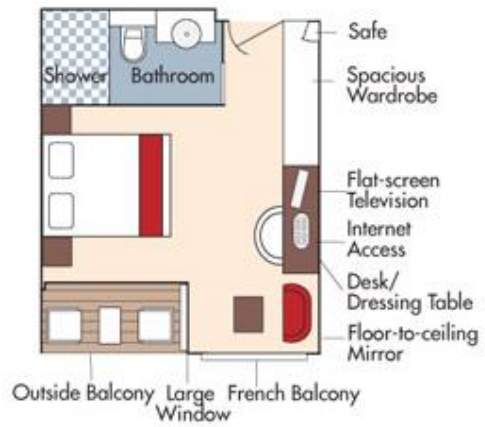

Note: Stateroom layouts shown below are not to scale.

Suite, Violin Deck
 French Balcony & Outside Balcony, 300 sq. ft.

Brochure Fare: ~~\$7,798~~ pp
 Now: **\$7,048** pp

CAT. AA, Violin Deck
 French Balcony & Outside Balcony, 235 sq. ft.

Brochure Fare: ~~\$7,098~~ pp
 Your rate: **\$6,348** pp

CAT. AB, Cello Deck
French Balcony & Outside Balcony, 235 sq. ft.

Brochure Fare: ~~\$6,498~~ pp
Your rate: \$5,748 pp

CAT. BA, Violin Deck
French Balcony & Outside Balcony, 210 sq. ft.

Brochure Fare: ~~\$6,298~~ pp
Your rate: \$5,548 pp

CAT. BB, Cello Deck
French Balcony & Outside Balcony, 210 sq. ft.

Brochure Fare: \$5,898 pp
Your rate: \$5,148 pp

CAT. C, Violin & Cello Deck
French Balcony, 170 sq. ft.