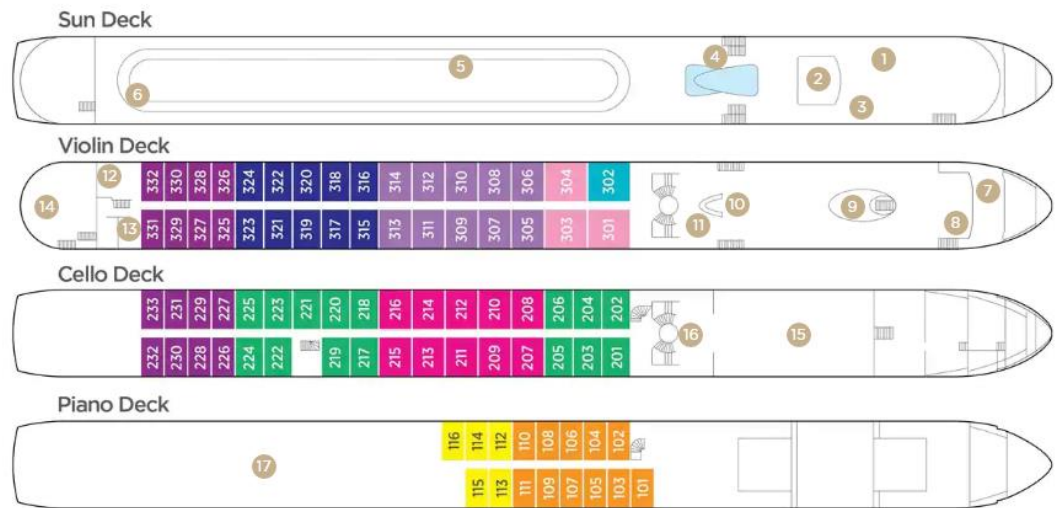

Brochure Fare: ~~\$6,298~~ pp
Your rate: \$5,548 pp

CAT. BB, Cello Deck
French Balcony & Outside Balcony, 210 sq. ft.

Brochure Fare: \$5,898 pp
Your rate: \$5,148 pp

CAT. C, Violin & Cello Deck
French Balcony, 170 sq. ft.

Category C
Brochure Fare: \$5,298 pp
Your rate: \$4,548 pp

CAT. D, Piano Deck
Fixed Windows, 160 sq. ft.

Category D

Brochure Rate: ~~\$4,298 pp~~

Your Rate: **\$3,548 pp**

CAT. E, Piano Deck
Fixed Windows, 160 sq. ft.

Category E

Brochure Rate ~~\$3,999 pp~~

Your Rate **\$3,248 pp**

AmaPrima
DECK PLAN

- 1 Lower Sun Deck
- 2 Navigation Bridge
- 3 Bicycles
- 4 Heated Pool
- 5 Sun Deck
- 6 Walking Track
- 7 Al Fresco Dining Terrace
- 8 Observation Lounge
- 9 Main Lounge & Bar
- 10 Gift Shop
- 11 Reception
- 12 Fitness Room
- 13 Massage & Hair Salon
- 14 The Chef's Table Restaurant
- 15 Main Restaurant
- 16 Elevator
- 17 Crew Cabins

Note: Elevator reaches the Violin and Cello Deck (does not reach Piano Deck or Sun Deck).

Stateroom Categories

Fares listed are cruise-only, per person based on double occupancy and do not include port charges of \$224 per person.