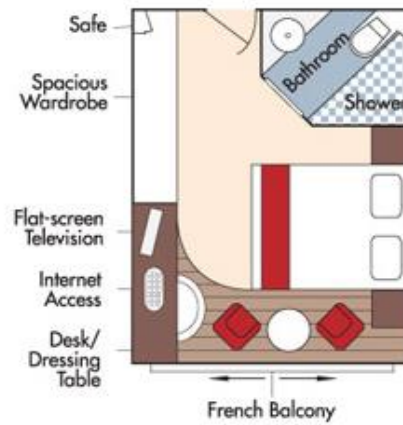

CAT. C, Violin & Cello Deck
French Balcony, 170 sq. ft.

Category C
Brochure Fare: $5,298 pp
Your rate: $4,548 pp