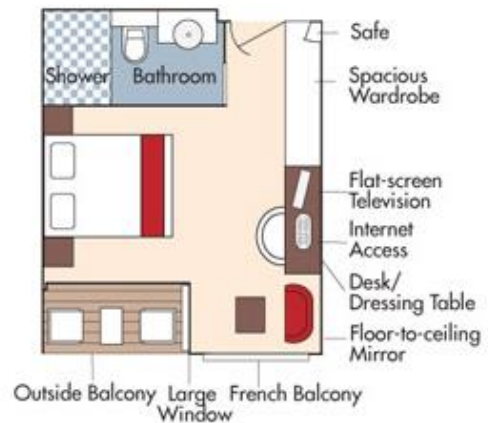

Note: Stateroom layouts shown below are not to scale.

Suite, Violin Deck
 French Balcony & Outside Balcony, 300 sq. ft.

Brochure Fare: ~~\$7,798~~ pp
 Now: **\$7,048** pp

CAT. AA, Violin Deck
 French Balcony & Outside Balcony, 235 sq. ft.

Brochure Fare: ~~\$7,098~~ pp
 Your rate: **\$6,348** pp

CAT. AB, Cello Deck
French Balcony & Outside Balcony, 235 sq. ft.

Brochure Fare: ~~\$6,498~~ pp
Your rate: \$5,748 pp

CAT. BA, Violin Deck
French Balcony & Outside Balcony, 210 sq. ft.

Brochure Fare: ~~\$6,298~~ pp
Your rate: \$5,548 pp

CAT. BB, Cello Deck
French Balcony & Outside Balcony, 210 sq. ft.

Brochure Fare: \$5,898 pp
Your rate: \$5,148 pp

CAT. C, Violin & Cello Deck
French Balcony, 170 sq. ft.