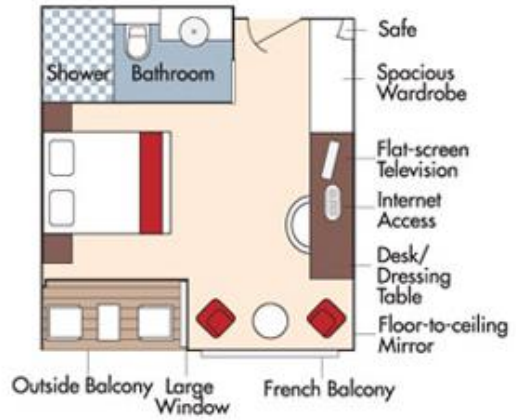

Note: Stateroom layouts shown below are not to scale.

Suite, Violin Deck
 French Balcony & Outside Balcony, 300 sq. ft.

Brochure Fare: ~~\$7,798~~ pp
 Now: **\$7,048** pp

CAT. AA, Violin Deck
 French Balcony & Outside Balcony, 235 sq. ft.

Brochure Fare: ~~\$7,098~~ pp
 Your rate: **\$6,348** pp

CAT. AB, Cello Deck
French Balcony & Outside Balcony, 235 sq. ft.

Brochure Fare: ~~\$6,498~~ pp
Your rate: \$5,748 pp

CAT. BA, Violin Deck
French Balcony & Outside Balcony, 210 sq. ft.

Brochure Fare: ~~\$6,298~~ pp
Your rate: \$5,548 pp

CAT. BB, Cello Deck
French Balcony & Outside Balcony, 210 sq. ft.

Brochure Fare: \$5,898 pp
Your rate: \$5,148 pp

CAT. C, Violin & Cello Deck
French Balcony, 170 sq. ft.