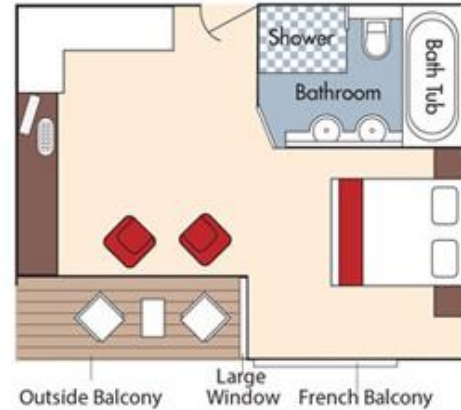

Note: Stateroom layouts shown below are not to scale.

Suite, Violin Deck
 French Balcony & Outside Balcony, 300 sq. ft.

Brochure Fare: ~~\$7,798~~ pp
 Now: **\$7,048** pp

CAT. AA, Violin Deck
 French Balcony & Outside Balcony, 235 sq. ft.

Brochure Fare: ~~\$7,098~~ pp
 Your rate: **\$6,348** pp

CAT. AB, Cello Deck
French Balcony & Outside Balcony, 235 sq. ft.

Brochure Fare: ~~\$6,498~~ pp
Your rate: \$5,748 pp

CAT. BA, Violin Deck
French Balcony & Outside Balcony, 210 sq. ft.

Brochure Fare: ~~\$6,298~~ pp
Your rate: \$5,548 pp

CAT. BB, Cello Deck
French Balcony & Outside Balcony, 210 sq. ft.

Brochure Fare: \$5,898 pp
Your rate: \$5,148 pp

CAT. C, Violin & Cello Deck
French Balcony, 170 sq. ft.