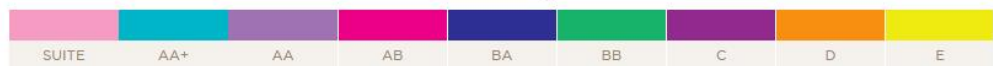

Category E

Brochure Rate ~~\$3,999 pp~~

Your Rate **\$3,248 pp**

AmaPrima
DECK PLAN

- 1 Lower Sun Deck
- 2 Navigation Bridge
- 3 Bicycles
- 4 Heated Pool
- 5 Sun Deck
- 6 Walking Track
- 7 Al Fresco Dining Terrace
- 8 Observation Lounge
- 9 Main Lounge & Bar
- 10 Gift Shop
- 11 Reception
- 12 Fitness Room
- 13 Massage & Hair Salon
- 14 The Chef's Table Restaurant
- 15 Main Restaurant
- 16 Elevator
- 17 Crew Cabins

Note: Elevator reaches the Violin and Cello Deck (does not reach Piano Deck or Sun Deck).

Stateroom Categories

Fares listed are cruise-only, per person based on double occupancy and do not include port charges of \$224 per person.