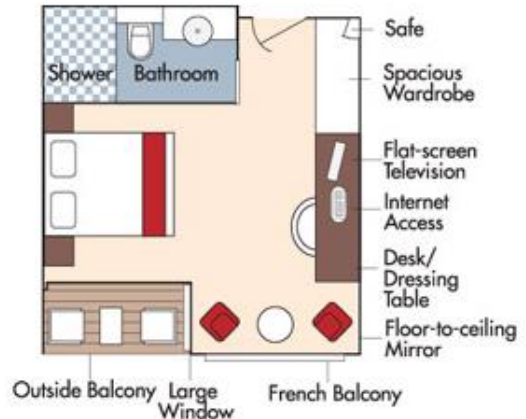

Note: Stateroom layouts shown below are not to scale.

Suite, Violin Deck
 French Balcony & Outside Balcony, 300 sq. ft.

Brochure Fare: ~~\$7,798~~ pp
 Now: **\$7,048** pp

CAT. AA, Violin Deck
 French Balcony & Outside Balcony, 235 sq. ft.

Brochure Fare: ~~\$7,098~~ pp
 Your rate: **\$6,348** pp

CAT. AB, Cello Deck
French Balcony & Outside Balcony, 235 sq. ft.

Brochure Fare: ~~\$6,498~~ pp
Your rate: \$5,748 pp

CAT. BA, Violin Deck
French Balcony & Outside Balcony, 210 sq. ft.

Brochure Fare: ~~\$6,298~~ pp
Your rate: \$5,548 pp

CAT. BB, Cello Deck
French Balcony & Outside Balcony, 210 sq. ft.

Brochure Fare: \$5,898 pp
Your rate: \$5,148 pp

CAT. C, Violin & Cello Deck
French Balcony, 170 sq. ft.