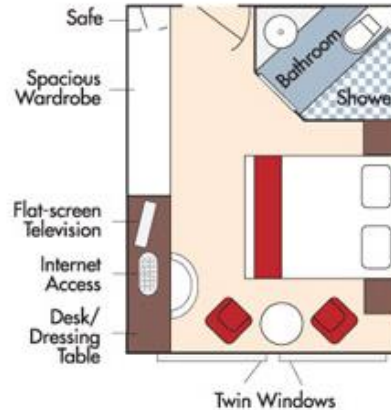

Note: Stateroom layouts shown below are not to scale.

Suite, Violin Deck
 French Balcony & Outside Balcony, 300 sq. ft.

Brochure Fare: ~~\$7,798~~ pp
 Now: **\$7,048** pp

CAT. AA, Violin Deck
 French Balcony & Outside Balcony, 235 sq. ft.

Brochure Fare: ~~\$6,298~~ pp
Your rate: \$5,548 pp

CAT. BB, Cello Deck
French Balcony & Outside Balcony, 210 sq. ft.

Brochure Fare: \$5,898 pp
Your rate: \$5,148 pp

CAT. C, Violin & Cello Deck
French Balcony, 170 sq. ft.

Category C
Brochure Fare: \$5,298 pp
Your rate: \$4,548 pp

CAT. D, Piano Deck
Fixed Windows, 160 sq. ft.

Category D

Brochure Rate: ~~\$4,298 pp~~

Your Rate: **\$3,548 pp**

CAT. E, Piano Deck
Fixed Windows, 160 sq. ft.

Category E

Brochure Rate ~~\$3,999 pp~~

Your Rate **\$3,248 pp**

AmaPrima
DECK PLAN

- 1 Lower Sun Deck
- 2 Navigation Bridge
- 3 Bicycles
- 4 Heated Pool
- 5 Sun Deck
- 6 Walking Track
- 7 Al Fresco Dining Terrace
- 8 Observation Lounge
- 9 Main Lounge & Bar
- 10 Gift Shop
- 11 Reception
- 12 Fitness Room
- 13 Massage & Hair Salon
- 14 The Chef's Table Restaurant
- 15 Main Restaurant
- 16 Elevator
- 17 Crew Cabins