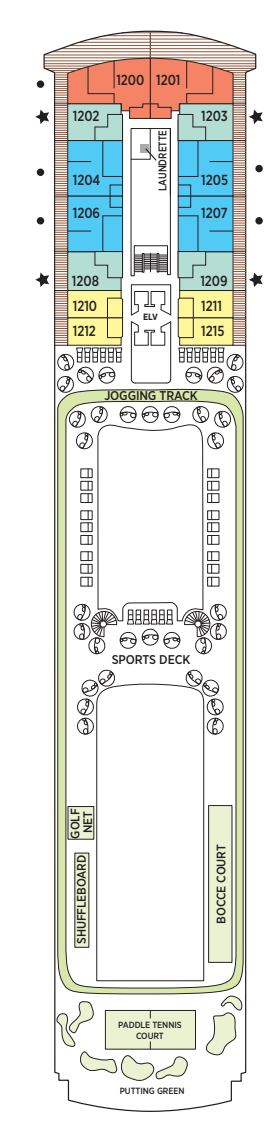

Seven Seas Splendor® DECK PLANS

OVERALL LENGTH . . . 735 ft.
 BEAM (WIDTH) 102 ft.
 DRAFT 23 ft.
 SUITES 366
 GUESTS 732
 CREW 567 International
 GUEST DECKS 10
 GROSS TONNAGE 55,498
 CRUISING SPEED 19.5 Knots
 SHIP'S REGISTRY Marshall Islands

- | | | | |
|----|------------------|----|----------------------|
| RS | REGENT SUITE | D | CONCIERGE SUITE |
| MS | MASTER SUITE | E | CONCIERGE SUITE |
| GS | GRAND SUITE | F1 | SUPERIOR SUITE |
| SP | SPLENDOR SUITE | F2 | SUPERIOR SUITE |
| SS | SEVEN SEAS SUITE | G1 | DELUXE VERANDA SUITE |
| A | PENTHOUSE SUITE | G2 | DELUXE VERANDA SUITE |
| B | PENTHOUSE SUITE | H | VERANDA SUITE |
| C | PENTHOUSE SUITE | | |

DECK 4

DECK 5

DECK 6

DECK 7

DECK 8

DECK 9

DECK 10

DECK 11

DECK 12

DECK 14

- + 2-bedroom suite accommodates up to 6 guests
- Convertible sofa bed
- ♿ Wheelchair accessible suites 822, 823 and 916 have shower stall instead of bathtub

- Connecting suites
- ★ Bathroom features a glass-enclosed shower instead of bathtub in category A, B, C, G1, G2 and H