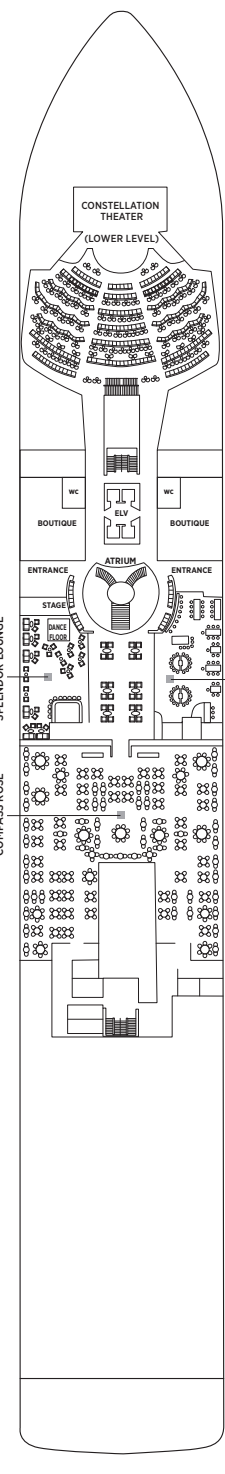

Seven Seas Splendor® DECK PLANS

OVERALL LENGTH . . . 735 ft.
 BEAM (WIDTH) 102 ft.
 DRAFT 23 ft.
 SUITES 366
 GUESTS 732
 CREW 567 International
 GUEST DECKS 10
 GROSS TONNAGE 55,498
 CRUISING SPEED 19.5 Knots
 SHIP'S REGISTRY Marshall Islands

- | | | | |
|----|------------------|----|----------------------|
| RS | REGENT SUITE | D | CONCIERGE SUITE |
| MS | MASTER SUITE | E | CONCIERGE SUITE |
| GS | GRAND SUITE | F1 | SUPERIOR SUITE |
| SP | SPLENDOR SUITE | F2 | SUPERIOR SUITE |
| SS | SEVEN SEAS SUITE | G1 | DELUXE VERANDA SUITE |
| A | PENTHOUSE SUITE | G2 | DELUXE VERANDA SUITE |
| B | PENTHOUSE SUITE | H | VERANDA SUITE |
| C | PENTHOUSE SUITE | | |

DECK 4

DECK 5

DECK 6

DECK 7

DECK 8

DECK 9

DECK 10

DECK 11

DECK 12

DECK 14

- + 2-bedroom suite accommodates up to 6 guests
- Convertible sofa bed
- ♿ Wheelchair accessible suites 822, 823 and 916 have shower stall instead of bathtub

- Connecting suites
- ★ Bathroom features a glass-enclosed shower instead of bathtub in category A, B, C, G1, G2 and H