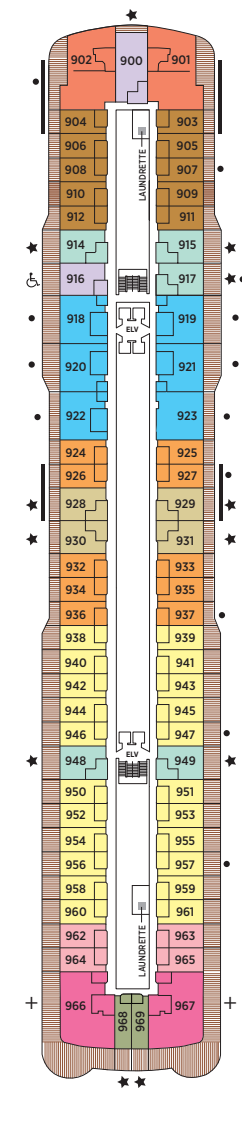

Seven Seas Splendor® DECK PLANS

OVERALL LENGTH . . . 735 ft.
 BEAM (WIDTH) 102 ft.
 DRAFT 23 ft.
 SUITES 366
 GUESTS 732
 CREW 567 International
 GUEST DECKS 10
 GROSS TONNAGE 55,498
 CRUISING SPEED 19.5 Knots
 SHIP'S REGISTRY Marshall Islands

- | | | | |
|----|------------------|----|----------------------|
| RS | REGENT SUITE | D | CONCIERGE SUITE |
| MS | MASTER SUITE | E | CONCIERGE SUITE |
| GS | GRAND SUITE | F1 | SUPERIOR SUITE |
| SP | SPLENDOR SUITE | F2 | SUPERIOR SUITE |
| SS | SEVEN SEAS SUITE | G1 | DELUXE VERANDA SUITE |
| A | PENTHOUSE SUITE | G2 | DELUXE VERANDA SUITE |
| B | PENTHOUSE SUITE | H | VERANDA SUITE |
| C | PENTHOUSE SUITE | | |

DECK 4

DECK 5

DECK 6

DECK 7

DECK 8

DECK 9

DECK 10

DECK 11

DECK 12

DECK 14

- + 2-bedroom suite accommodates up to 6 guests
- Convertible sofa bed
- ♿ Wheelchair accessible suites 822, 823 and 916 have shower stall instead of bathtub

- Connecting suites
- ★ Bathroom features a glass-enclosed shower instead of bathtub in category A, B, C, G1, G2 and H