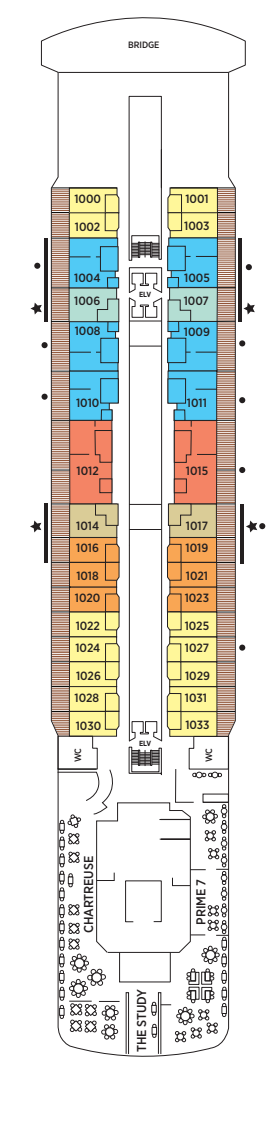

Seven Seas Splendor® DECK PLANS

OVERALL LENGTH . . . 735 ft.
 BEAM (WIDTH) 102 ft.
 DRAFT 23 ft.
 SUITES 366
 GUESTS 732
 CREW 567 International
 GUEST DECKS 10
 GROSS TONNAGE 55,498
 CRUISING SPEED 19.5 Knots
 SHIP'S REGISTRY Marshall Islands

- | | | | |
|----|------------------|----|----------------------|
| RS | REGENT SUITE | D | CONCIERGE SUITE |
| MS | MASTER SUITE | E | CONCIERGE SUITE |
| GS | GRAND SUITE | F1 | SUPERIOR SUITE |
| SP | SPLENDOR SUITE | F2 | SUPERIOR SUITE |
| SS | SEVEN SEAS SUITE | G1 | DELUXE VERANDA SUITE |
| A | PENTHOUSE SUITE | G2 | DELUXE VERANDA SUITE |
| B | PENTHOUSE SUITE | H | VERANDA SUITE |
| C | PENTHOUSE SUITE | | |

DECK 4

DECK 5

DECK 6

DECK 7

DECK 8

DECK 9

DECK 10

DECK 11

DECK 12

DECK 14

- + 2-bedroom suite accommodates up to 6 guests
- Convertible sofa bed
- ♿ Wheelchair accessible suites 822, 823 and 916 have shower stall instead of bathtub

- Connecting suites
- ★ Bathroom features a glass-enclosed shower instead of bathtub in category A, B, C, G1, G2 and H