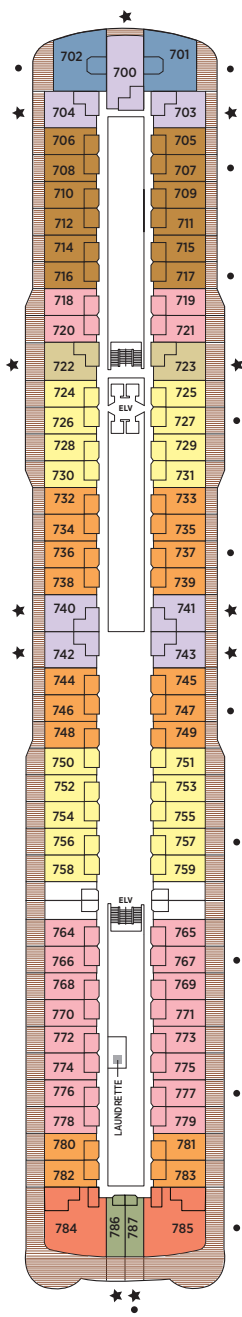

Seven Seas Splendor® DECK PLANS

OVERALL LENGTH . . . 735 ft.
 BEAM (WIDTH) 102 ft.
 DRAFT 23 ft.
 SUITES 366
 GUESTS 732
 CREW 567 International
 GUEST DECKS 10
 GROSS TONNAGE 55,498
 CRUISING SPEED 19.5 Knots
 SHIP'S REGISTRY Marshall Islands

- | | | | |
|----|------------------|----|----------------------|
| RS | REGENT SUITE | D | CONCIERGE SUITE |
| MS | MASTER SUITE | E | CONCIERGE SUITE |
| GS | GRAND SUITE | F1 | SUPERIOR SUITE |
| SP | SPLENDOR SUITE | F2 | SUPERIOR SUITE |
| SS | SEVEN SEAS SUITE | G1 | DELUXE VERANDA SUITE |
| A | PENTHOUSE SUITE | G2 | DELUXE VERANDA SUITE |
| B | PENTHOUSE SUITE | H | VERANDA SUITE |
| C | PENTHOUSE SUITE | | |

DECK 4

DECK 5

DECK 6

DECK 7

DECK 8

DECK 9

DECK 10

DECK 11

DECK 12

DECK 14

- + 2-bedroom suite accommodates up to 6 guests
- Convertible sofa bed
- ♿ Wheelchair accessible suites 822, 823 and 916 have shower stall instead of bathtub

- Connecting suites
- ★ Bathroom features a glass-enclosed shower instead of bathtub in category A, B, C, G1, G2 and H