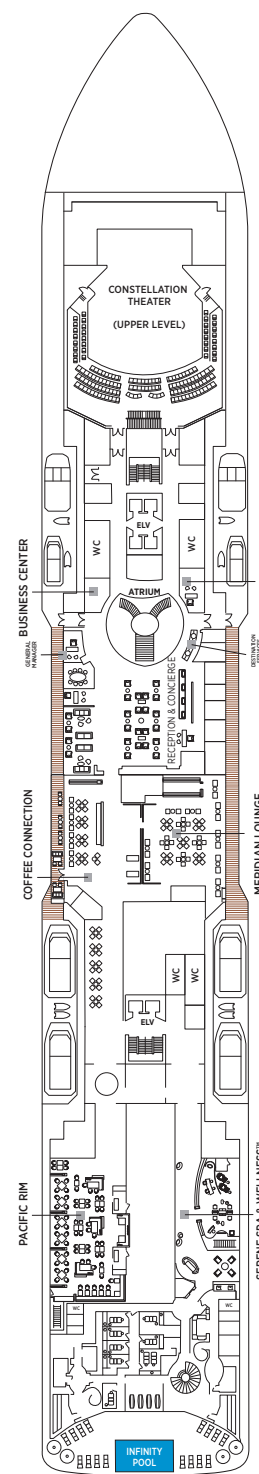

Seven Seas Splendor® DECK PLANS

OVERALL LENGTH . . . 735 ft.
 BEAM (WIDTH) 102 ft.
 DRAFT 23 ft.
 SUITES 366
 GUESTS 732
 CREW 567 International
 GUEST DECKS 10
 GROSS TONNAGE 55,498
 CRUISING SPEED 19.5 Knots
 SHIP'S REGISTRY Marshall Islands

- | | | | |
|----|------------------|----|----------------------|
| RS | REGENT SUITE | D | CONCIERGE SUITE |
| MS | MASTER SUITE | E | CONCIERGE SUITE |
| GS | GRAND SUITE | F1 | SUPERIOR SUITE |
| SP | SPLENDOR SUITE | F2 | SUPERIOR SUITE |
| SS | SEVEN SEAS SUITE | G1 | DELUXE VERANDA SUITE |
| A | PENTHOUSE SUITE | G2 | DELUXE VERANDA SUITE |
| B | PENTHOUSE SUITE | H | VERANDA SUITE |
| C | PENTHOUSE SUITE | | |

DECK 4

DECK 5

DECK 6

DECK 7

DECK 8

DECK 9

DECK 10

DECK 11

DECK 12

DECK 14

- + 2-bedroom suite accommodates up to 6 guests
- Convertible sofa bed
- ♿ Wheelchair accessible suites 822, 823 and 916 have shower stall instead of bathtub

- Connecting suites
- ★ Bathroom features a glass-enclosed shower instead of bathtub in category A, B, C, G1, G2 and H