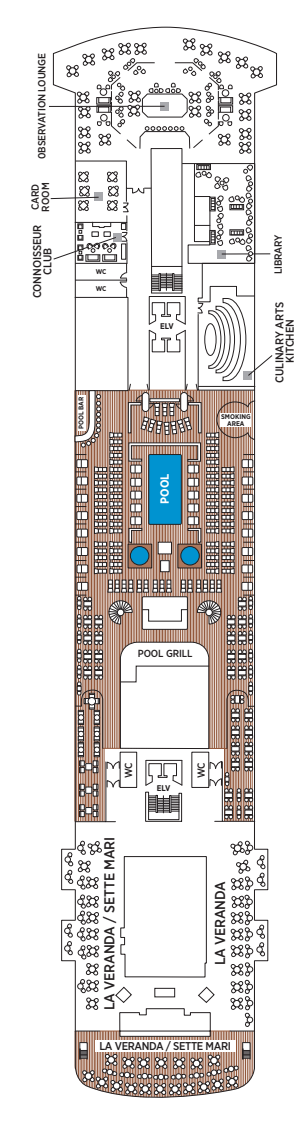

Seven Seas Splendor® DECK PLANS

OVERALL LENGTH . . . 735 ft.
 BEAM (WIDTH) 102 ft.
 DRAFT 23 ft.
 SUITES 366
 GUESTS 732
 CREW 567 International
 GUEST DECKS 10
 GROSS TONNAGE 55,498
 CRUISING SPEED 19.5 Knots
 SHIP'S REGISTRY Marshall Islands

- | | | | |
|----|------------------|----|----------------------|
| RS | REGENT SUITE | D | CONCIERGE SUITE |
| MS | MASTER SUITE | E | CONCIERGE SUITE |
| GS | GRAND SUITE | F1 | SUPERIOR SUITE |
| SP | SPLENDOR SUITE | F2 | SUPERIOR SUITE |
| SS | SEVEN SEAS SUITE | G1 | DELUXE VERANDA SUITE |
| A | PENTHOUSE SUITE | G2 | DELUXE VERANDA SUITE |
| B | PENTHOUSE SUITE | H | VERANDA SUITE |
| C | PENTHOUSE SUITE | | |

DECK 4

DECK 5

DECK 6

DECK 7

DECK 8

DECK 9

DECK 10

DECK 11

DECK 12

DECK 14

- + 2-bedroom suite accommodates up to 6 guests
- Convertible sofa bed
- ♿ Wheelchair accessible suites 822, 823 and 916 have shower stall instead of bathtub

- Connecting suites
- ★ Bathroom features a glass-enclosed shower instead of bathtub in category A, B, C, G1, G2 and H