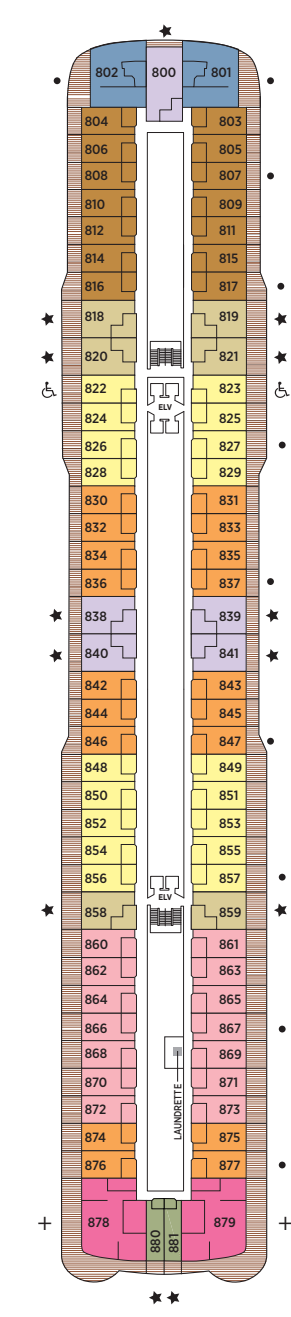

Seven Seas Splendor® DECK PLANS

OVERALL LENGTH . . . 735 ft.
 BEAM (WIDTH) 102 ft.
 DRAFT 23 ft.
 SUITES 366
 GUESTS 732
 CREW 567 International
 GUEST DECKS 10
 GROSS TONNAGE 55,498
 CRUISING SPEED 19.5 Knots
 SHIP'S REGISTRY Marshall Islands

- | | | | |
|----|------------------|----|----------------------|
| RS | REGENT SUITE | D | CONCIERGE SUITE |
| MS | MASTER SUITE | E | CONCIERGE SUITE |
| GS | GRAND SUITE | F1 | SUPERIOR SUITE |
| SP | SPLENDOR SUITE | F2 | SUPERIOR SUITE |
| SS | SEVEN SEAS SUITE | G1 | DELUXE VERANDA SUITE |
| A | PENTHOUSE SUITE | G2 | DELUXE VERANDA SUITE |
| B | PENTHOUSE SUITE | H | VERANDA SUITE |
| C | PENTHOUSE SUITE | | |

DECK 4

DECK 5

DECK 6

DECK 7

DECK 8

DECK 9

DECK 10

DECK 11

DECK 12

DECK 14

- + 2-bedroom suite accommodates up to 6 guests
- Convertible sofa bed
- ♿ Wheelchair accessible suites 822, 823 and 916 have shower stall instead of bathtub

- Connecting suites
- ★ Bathroom features a glass-enclosed shower instead of bathtub in category A, B, C, G1, G2 and H