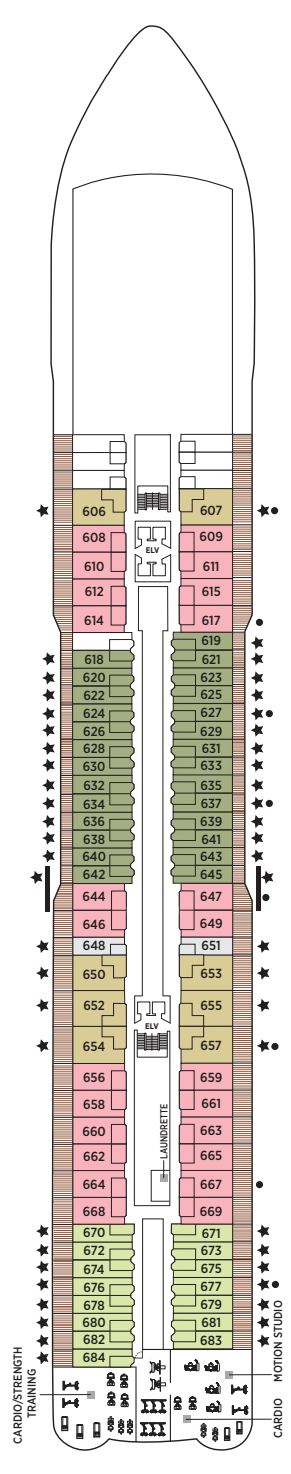

Seven Seas Splendor® DECK PLANS

OVERALL LENGTH . . . 735 ft.
 BEAM (WIDTH) 102 ft.
 DRAFT 23 ft.
 SUITES 366
 GUESTS 732
 CREW 567 International
 GUEST DECKS 10
 GROSS TONNAGE 55,498
 CRUISING SPEED 19.5 Knots
 SHIP'S REGISTRY Marshall Islands

- | | | | |
|----|------------------|----|----------------------|
| RS | REGENT SUITE | D | CONCIERGE SUITE |
| MS | MASTER SUITE | E | CONCIERGE SUITE |
| GS | GRAND SUITE | F1 | SUPERIOR SUITE |
| SP | SPLENDOR SUITE | F2 | SUPERIOR SUITE |
| SS | SEVEN SEAS SUITE | G1 | DELUXE VERANDA SUITE |
| A | PENTHOUSE SUITE | G2 | DELUXE VERANDA SUITE |
| B | PENTHOUSE SUITE | H | VERANDA SUITE |
| C | PENTHOUSE SUITE | | |

DECK 4

DECK 5

DECK 6

DECK 7

DECK 8

DECK 9

DECK 10

DECK 11

DECK 12

DECK 14

- + 2-bedroom suite accommodates up to 6 guests
- Convertible sofa bed
- ♿ Wheelchair accessible suites 822, 823 and 916 have shower stall instead of bathtub

- Connecting suites
- ★ Bathroom features a glass-enclosed shower instead of bathtub in category A, B, C, G1, G2 and H