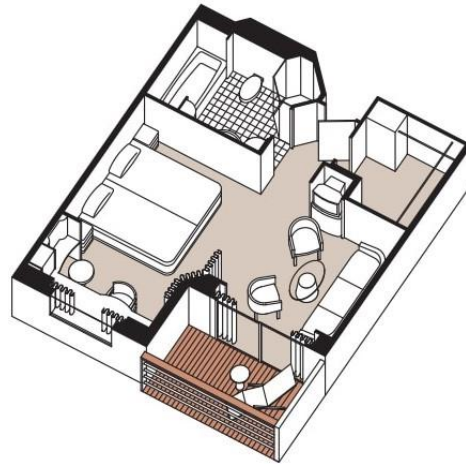

Penthouse Suite from ~~$22,198~~ $8,299 pp
Suite Size: Approx. 370 sq ft
Balcony Size: Approx. 50 sq ft
Category A, B, C

The luxurious suite has been carefully designed to maximize space and comfort. Relax on your private balcony and indulge in your lavish bath amenities as you recharge and ready yourself for new adventures in the next port of call. This suite also includes priority online reservations for shore excursions and dining, and you're encouraged to call on the services of a personal butler for special requests.

FREE Valet Laundry Service
FREE 1-Night Pre-Cruise Hotel Package Including:
- FREE Ground Transfers
- FREE Breakfast
- FREE Porterage
INCLUDED & UNLIMITED WiFi (up to four logins, four devices, per suite)
FREE 15 Minutes of Ship-to-Shore Phone Time
Guerlain & L'Occitane® Jasmin & Bergamot Soaps, Shampoos and Lotions
Personal Butler
Welcome Bottle of Champagne with Fresh Fruit Arrangement
Complimentary Pressing on First Night
In-Suite Mini-Bar Set-Up and Refill
24-Hour Room Service
Priority Online Shore Excursions and Dining Reservations
10% Discount on Premium Wine and Liquor

5% savings on Pre- or Post-Cruise Hotel or Land Programs
5% savings on Regent Choice Shore Excursions
Selection of Bed Pillow Styles
Regent Plush Bathrobes and Slippers
Daily Canapés
Personalized Stationery
BOSE® SoundLink Mini II Bluetooth Speaker
Binoculars, illy® Espresso Maker and Cashmere Blankets
Vanity and Hair Dryer
Interactive Flat-Screen Television With Extensive Media Library,
Complimentary Movies-on-Demand
Direct Dial Satellite Phone
Shoe Shine Service
Essentials Including Men's Unscented Shaving Kit, Facial Wipes,
Sewing Kit, Emory Board, Stain Remover and Hand Sanitizer
Complimentary Tote Bag