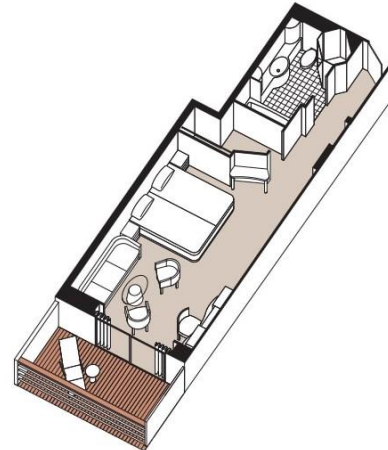

Deluxe Veranda Suite from ~~\$17,598~~ \$5,899 pp
Suite Size: Approx. 306 sq ft
Balcony Size: Approx. 50 sq ft
Category F, G, H

Every inch of this suite has been thoughtfully designed to maximize interior space and embrace the magnificent scenery outdoors. From the sitting area, admire the ocean views through the floor-to-ceiling windows, or better yet, take a seat outside on your private balcony to watch the world go by. Elegant finishes such as luxurious bedding and beautiful marble detailing in the bath further enhance your comfort.