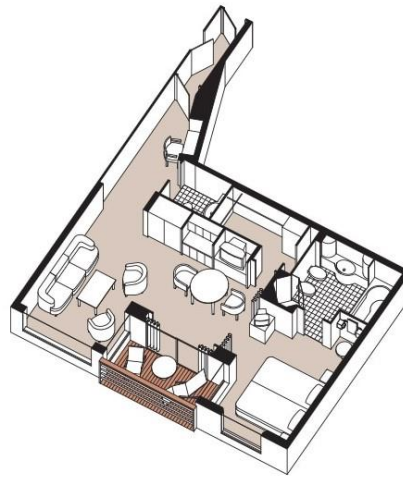

Voyager Suite ~~$31,398~~ $12,999 pp
Suite Size: Approx. 554 sq ft
Balcony Size: Approx. 50 sq ft
Category VS

Treat yourself to the welcoming luxury of a suite where elegance and comfort beckon in every nook. Open the sliding doors to your private balcony and inhale the fresh sea air. Enjoy your morning coffee at a cozy dining table or put your feet up in a soothing living room. Call on the services of a personal butler to assist with any needs and ensure that each moment of your journey exceeds your expectations.

FREE Valet Laundry Service
FREE 1-Night Pre-Cruise Hotel Package Including:
- FREE Ground Transfers
- FREE Breakfast
- FREE Porterage
INCLUDED & UNLIMITED WiFi (up to four logins, four devices, per suite)
FREE 15 Minutes of Ship-to-Shore Phone Time
Choice of Guerlain, Bottega Veneta and L'Occitane® Jasmin & Bergamot Soaps, Shampoos and Lotions
Personal Butler
Priority boarding on Embarkation Day with Suite Access at 1:00 pm
Welcome Bottle of Veuve Clicquot Champagne
Welcome Letter from President and General Manager
Complimentary Pressing on First Night
Personalized In-Suite Full-Liquor Bar Set-Up
Luxe Fruit Arrangement
1 Sumptuous In-Suite Caviar Service
24-Hour Room Service
Priority Online Shore Excursions and Dining Reservations
10% Discount on Premium Wine and Liquor

5% savings on Pre- or Post-Cruise Hotel or Land Programs
5% savings on Regent Choice Shore Excursions
Selection of Bed Pillow Styles
Selection of Fig and Tea Leaves Bath Salts
Regent Plush Bathrobes and Slippers
Daily Canapés
Personalized Stationery
BOSE® SoundLink Mini II Bluetooth Speaker
Delivery of Up to Three Daily Newspapers
World Atlas and Elegant Weather Clock
Binoculars, illy® Espresso Maker and Cashmere Blankets
Bath Scale
Vanity and Hair Dryer
Interactive Flat-Screen Television With Extensive Media Library,
Complimentary Movies-on-Demand
Direct Dial Satellite Phone
Shoe Shine Service
Essentials Including Men's Unscented Shaving Kit, Facial Wipes,
Sewing Kit, Emory Board, Stain Remover and Hand Sanitizer
Complimentary Tote Bag