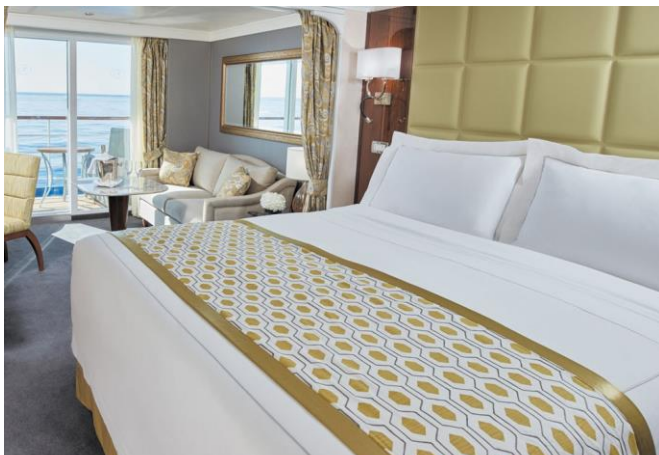

Join Ed and Adam Sbragia for an All-Inclusive Aegean Wine Cruise

Regent Seven Seas Voyager • Istanbul to Athens • 7 Nights • May 8 – 15, 2024

Stateroom Selection Guide

Note: Stateroom layouts shown below are not to scale.

Deluxe Veranda Suite from ~~\$17,598~~ \$5,899 pp
Suite Size: Approx. 306 sq ft
Balcony Size: Approx. 50 sq ft
Category F, G, H

Every inch of this suite has been thoughtfully designed to maximize interior space and embrace the magnificent scenery outdoors. From the sitting area, admire the ocean views through the floor-to-ceiling windows, or better yet, take a seat outside on your private balcony to watch the world go by. Elegant finishes such as luxurious bedding and beautiful marble detailing in the bath further enhance your comfort.

Concierge Suite from ~~\$19,798~~ \$7,299 pp
Suite Size: Approx. 306 sq ft
Balcony Size: Approx. 50 sq ft
Category D, E

In this superbly designed suite, you enjoy the comfort of richly furnished accommodations as well as exclusive luxuries available only in suites at the Concierge level and higher. Your suite includes amenities such as an illy® espresso maker and cashmere blankets, perfect for use in the morning when you wish to sip coffee and enjoy an in-suite breakfast on your private balcony. Take advantage of 24-hour room service when the mood strikes.