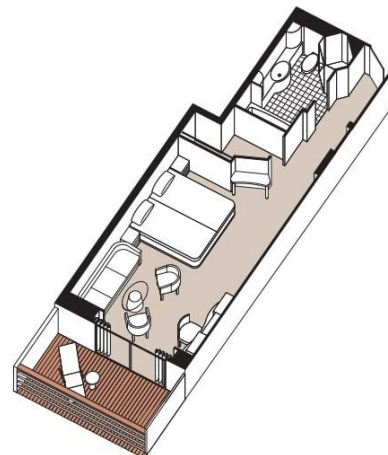

Deluxe Veranda Suite from ~~$17,598~~ $5,899 pp
Suite Size: Approx. 306 sq ft
Balcony Size: Approx. 50 sq ft
Category F, G, H

Every inch of this suite has been thoughtfully designed to maximize interior space and embrace the magnificent scenery outdoors. From the sitting area, admire the ocean views through the floor-to-ceiling windows, or better yet, take a seat outside on your private balcony to watch the world go by. Elegant finishes such as luxurious bedding and beautiful marble detailing in the bath further enhance your comfort.

FREE Valet Laundry Service
FREE Unlimited WiFi (one log-in, one device, per suite)
Welcome Bottle of Champagne with Fresh Fruit Arrangement
In-Suite Mini-Bar Set-Up and Refill
24-Hour Room Service

L'Occitane® Jasmin & Bergamot Soaps, Shampoos and Lotions
Regent Plush Bathrobes and Slippers
Vanity and Hair Dryer
Interactive Flat-Screen Television With Extensive Media Library, Movies-on-Demand
Direct Dial Satellite Phone
Shoe Shine Service