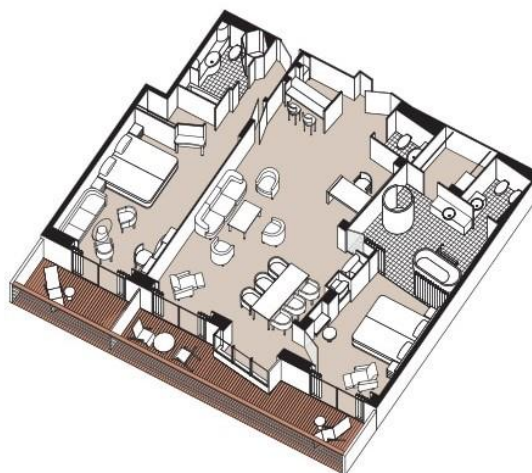

Master Suite ~~$40,598~~ $17,599 pp
Suite Size: Approx. 1,216 sq ft
Balcony Size: Approx. 187 sq ft
Category MS Deck 11

You'll find Park Avenue chic onboard Seven Seas Voyager® in this spectacular suite. Elegant rosewood furniture, luxe fabrics and a crystal chandelier create sophisticated comfort, while a personal butler is available to fulfil whatever requests you may have. With two bedrooms, two-and-a-half baths, a large living room and two private balconies, this sublime suite is perfect for hosting new friends in luxury.

FREE 1-Night Pre-Cruise Hotel Package Including:

- FREE Ground Transfers
- FREE Breakfast
- FREE Portage
- INCLUDED & UNLIMITED WiFi (up to four logins, four devices, per suite)
- FREE 15 Minutes of Ship-to-Shore Phone Time
- FREE Valet Laundry Service
- Choice of Guerlain, Bottega Veneta and L'Occitane® Jasmin & Bergamot Soaps, Shampoos and Lotions
- Guerlain Fragrance and Spongelle Buffer
- Personal Butler
- Priority Check-in on embarkation day with suite access at Noon
- Welcome Bottle of Veuve Clicquot Champagne
- Complimentary Pressing on First Night
- VIP Status to Include Dinner with a Senior Officer
- Welcome Letter from President and General Manager
- Complimentary Cocktail Party for 8
- Personalized In-Suite Full-Liquor Bar Set-Up
- 1 Sumptuous In-Suite Caviar Service
- Guaranteed Reservation Each Night in Specialty Restaurant of Your Choice
- Complimentary 25-Minute Personal Fitness Session at the Serene Spa & Wellness™ Fitness Center
- 24-Hour Room Service with Specialty Restaurant Selections During Dining Hours
- Priority Online Shore Excursions and Dining Reservations
- 10% Discount on Premium Wine and Liquor

- 5% savings on Pre- or Post-Cruise Hotel or Land Programs
- 5% savings on Regent Choice Shore Excursions
- Selection of Bed Pillow Styles
- Selection of Fig and Tea Leaves Bath Salts
- Regent Plush Bathrobes and Slippers
- Daily Canapés
- Luxe Fruit Arrangement and Chocolate Leonidas
- Tea Forte Set-Up
- Personalized Stationery
- BOSE® SoundLink Mini II Bluetooth Speaker
- Complimentary Shore Excursion Bag
- Delivery of Up to Three Daily Newspapers
- World Atlas and Elegant Weather Clock
- Binoculars, illy® Espresso Maker and Cashmere Blankets
- Bath Scale
- Vanity and Hair Dryer
- Interactive Flat-Screen Television With Extensive Media Library,
- Complimentary Movies-on-Demand
- Direct Dial Satellite Phone
- Shoe Shine Service
- Essentials Including Men's Unscented Shaving Kit, Facial Wipes, Sewing Kit, Emory Board, Stain Remover and Hand Sanitizer
- Complimentary Tote Bag