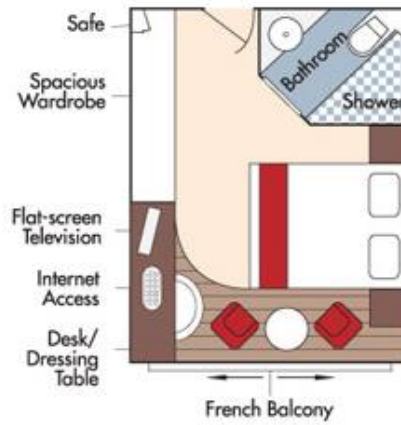

Brochure Fare \$7,498 pp  
Your rate \$7,248 pp

CAT. AA, Violin Deck  
French Balcony & Outside Balcony, 235 sq. ft.

Brochure Fare \$6,198 pp  
Your rate \$5,948 pp

Fares listed are cruise-only, per person based on double occupancy and do not include port charges of \$210 per person.

**CAT. AB, Cello Deck**  
**French Balcony & Outside Balcony, 235 sq. ft.**

Brochure Fare \$5,998 pp  
 Your rate \$5,748 pp

**CAT. BA, Violin Deck**  
**French Balcony & Outside Balcony, 210 sq. ft.**

Brochure Fare \$5,798 pp  
 Your rate \$5,548 pp

**CAT. BB, Cello Deck**  
**French Balcony & Outside Balcony, 210 sq. ft.**

Brochure Fare ~~\$5,598~~ pp  
 Your rate **\$5,348** pp

**CAT. C, Violin & Cello Deck**  
**French Balcony, 170 sq. ft.**

Category C  
 Brochure Fare ~~\$4,998~~ pp  
 Your rate **\$4,748** pp