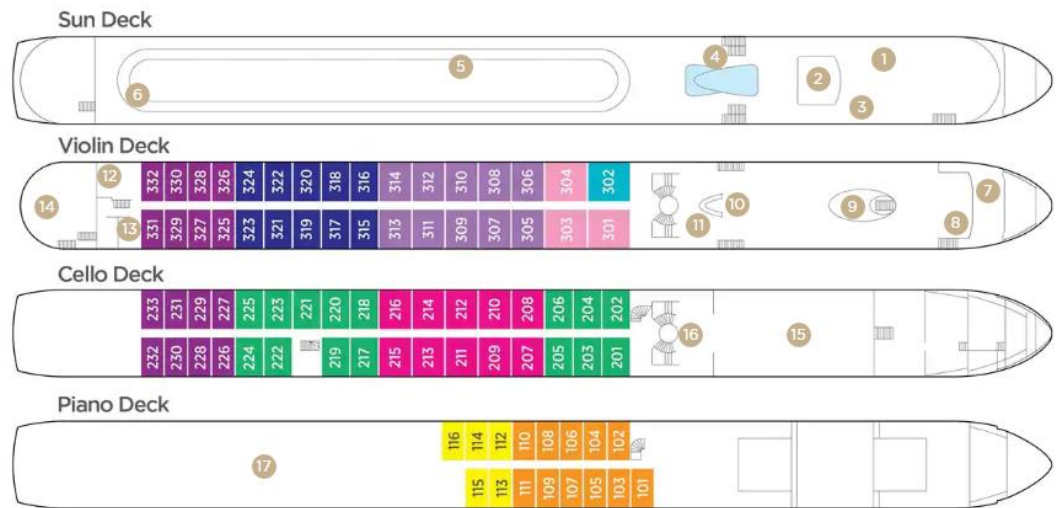

**CAT. BB, Cello Deck**  
**French Balcony & Outside Balcony, 210 sq. ft.**

Brochure Fare ~~\$5,598~~ pp  
 Your rate **\$5,348** pp

**CAT. C, Violin & Cello Deck**  
**French Balcony, 170 sq. ft.**

Category C  
 Brochure Fare ~~\$4,998~~ pp  
 Your rate **\$4,748** pp

**CAT. D, Piano Deck**  
Fixed Windows, 160 sq. ft.

Brochure Fare \$4,198 pp  
Your rate \$3,948 pp

**CAT. E, Piano Deck**  
Fixed Windows, 160 sq. ft.

Brochure Fare \$3,899 pp  
Your rate \$3,649 pp

## AmaPrima DECK PLAN

1	Lower Sun Deck
2	Navigation Bridge
3	Bicycles
4	Heated Pool
5	Sun Deck
6	Walking Track
7	Al Fresco Dining Terrace
8	Observation Lounge
9	Main Lounge & Bar
10	Gift Shop
11	Reception
12	Fitness Room
13	Massage & Hair Salon
14	The Chef's Table Restaurant
15	Main Restaurant
16	Elevator
17	Crew Cabins

Note: Elevator reaches the Violin and Cello Deck (does not reach Piano Deck or Sun Deck).