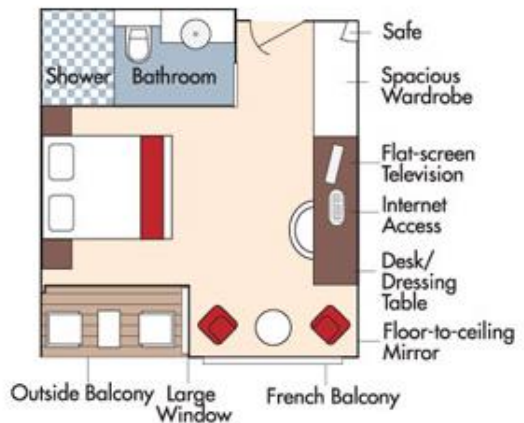

Brochure Fare \$7,498 pp  
Your rate \$7,248 pp

CAT. AA, Violin Deck  
French Balcony & Outside Balcony, 235 sq. ft.

Brochure Fare \$6,198 pp  
Your rate \$5,948 pp

Fares listed are cruise-only, per person based on double occupancy and do not include port charges of \$210 per person.