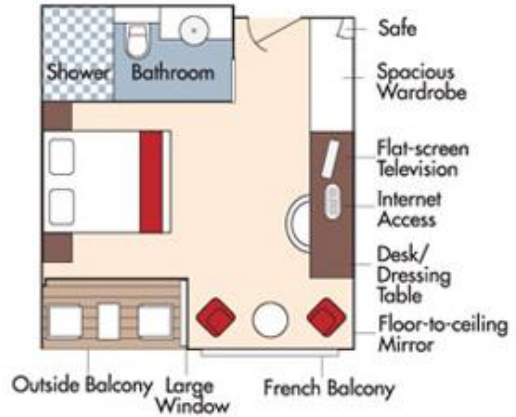

Brochure Fare \$7,498 pp  
Your rate \$7,248 pp

CAT. AA, Violin Deck  
French Balcony & Outside Balcony, 235 sq. ft.

Brochure Fare \$6,198 pp  
Your rate \$5,948 pp

Fares listed are cruise-only, per person based on double occupancy and do not include port charges of \$210 per person.

**CAT. AB, Cello Deck**  
**French Balcony & Outside Balcony, 235 sq. ft.**

Brochure Fare \$5,998 pp  
 Your rate \$5,748 pp

**CAT. BA, Violin Deck**  
**French Balcony & Outside Balcony, 210 sq. ft.**

Brochure Fare \$5,798 pp  
 Your rate \$5,548 pp