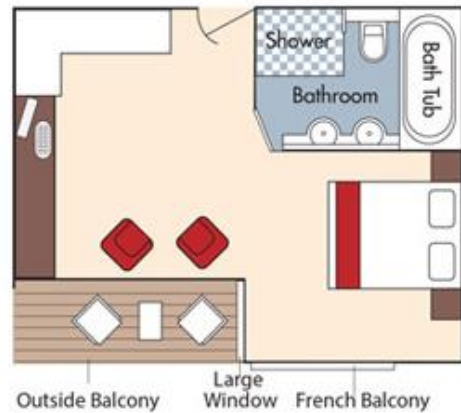

## Davis Bynum

Aboard AmaPrima • 7 Nights • July 5 to 12, 2022

Luxembourg to Nuremberg

Note: Stateroom layouts shown below are not to scale.

Suite, Violin Deck  
French Balcony & Outside Balcony, 300 sq. ft.

Brochure Fare \$7,498 pp  
Your rate \$7,248 pp

CAT. AA, Violin Deck  
French Balcony & Outside Balcony, 235 sq. ft.

Brochure Fare \$6,198 pp  
Your rate \$5,948 pp

Fares listed are cruise-only, per person based on double occupancy and do not include port charges of \$210 per person.

**CAT. AB, Cello Deck**  
**French Balcony & Outside Balcony, 235 sq. ft.**

Brochure Fare \$5,998 pp  
 Your rate \$5,748 pp

**CAT. BA, Violin Deck**  
**French Balcony & Outside Balcony, 210 sq. ft.**

Brochure Fare \$5,798 pp  
 Your rate \$5,548 pp