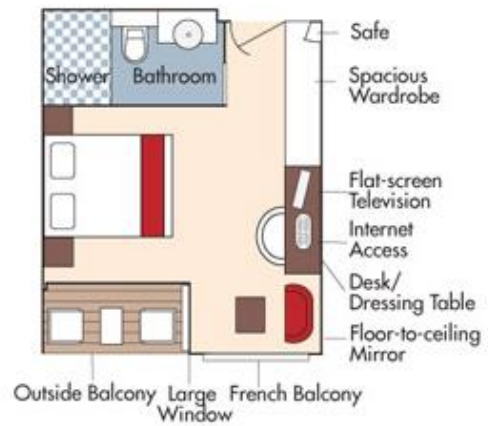

Brochure Fare \$7,498 pp  
Your rate \$7,248 pp

CAT. AA, Violin Deck  
French Balcony & Outside Balcony, 235 sq. ft.

Brochure Fare \$6,198 pp  
Your rate \$5,948 pp

Fares listed are cruise-only, per person based on double occupancy and do not include port charges of \$210 per person.

**CAT. AB, Cello Deck**  
**French Balcony & Outside Balcony, 235 sq. ft.**

Brochure Fare \$5,998 pp  
 Your rate \$5,748 pp

**CAT. BA, Violin Deck**  
**French Balcony & Outside Balcony, 210 sq. ft.**

Brochure Fare \$5,798 pp  
 Your rate \$5,548 pp