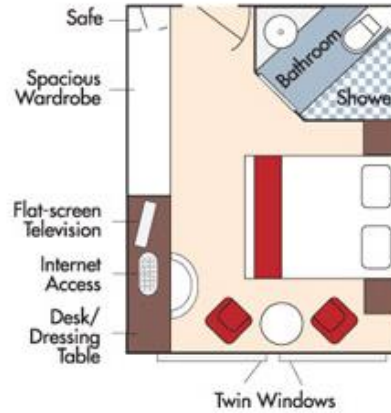

Brochure Fare \$7,498 pp  
Your rate \$7,248 pp

CAT. AA, Violin Deck  
French Balcony & Outside Balcony, 235 sq. ft.

Brochure Fare \$6,198 pp  
Your rate \$5,948 pp

Fares listed are cruise-only, per person based on double occupancy and do not include port charges of \$210 per person.

**CAT. AB, Cello Deck**  
**French Balcony & Outside Balcony, 235 sq. ft.**

Brochure Fare \$5,998 pp  
 Your rate \$5,748 pp

**CAT. BA, Violin Deck**  
**French Balcony & Outside Balcony, 210 sq. ft.**

Brochure Fare \$5,798 pp  
 Your rate \$5,548 pp

**CAT. BB, Cello Deck**  
**French Balcony & Outside Balcony, 210 sq. ft.**

Brochure Fare ~~\$5,598~~ pp  
 Your rate **\$5,348** pp

**CAT. C, Violin & Cello Deck**  
**French Balcony, 170 sq. ft.**

Category C  
 Brochure Fare ~~\$4,998~~ pp  
 Your rate **\$4,748** pp

**CAT. D, Piano Deck**  
Fixed Windows, 160 sq. ft.

Brochure Fare \$4,198 pp  
Your rate \$3,948 pp

**CAT. E, Piano Deck**  
Fixed Windows, 160 sq. ft.

Brochure Fare \$3,899 pp  
Your rate \$3,649 pp