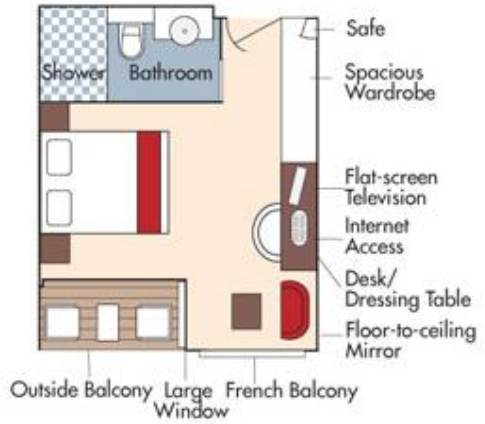

Brochure Fare \$7,498 pp  
Your rate \$7,248 pp

CAT. AA, Violin Deck  
French Balcony & Outside Balcony, 235 sq. ft.

Brochure Fare \$6,198 pp  
Your rate \$5,948 pp

Fares listed are cruise-only, per person based on double occupancy and do not include port charges of \$210 per person.

**CAT. AB, Cello Deck**  
**French Balcony & Outside Balcony, 235 sq. ft.**

Brochure Fare \$5,998 pp  
 Your rate \$5,748 pp

**CAT. BA, Violin Deck**  
**French Balcony & Outside Balcony, 210 sq. ft.**

Brochure Fare \$5,798 pp  
 Your rate \$5,548 pp

**CAT. BB, Cello Deck**  
**French Balcony & Outside Balcony, 210 sq. ft.**

Brochure Fare ~~\$5,598~~ pp  
 Your rate **\$5,348** pp

**CAT. C, Violin & Cello Deck**  
**French Balcony, 170 sq. ft.**

Category C  
 Brochure Fare ~~\$4,998~~ pp  
 Your rate **\$4,748** pp