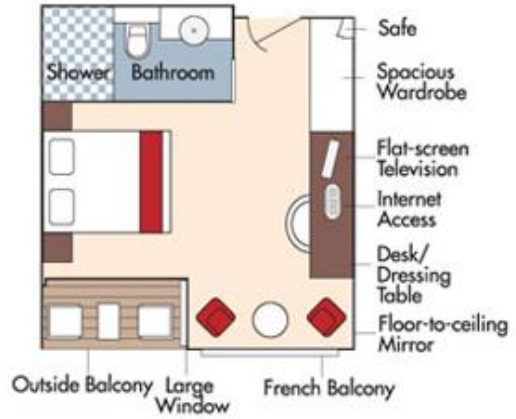

Note: Stateroom layouts shown below are not to scale.
Brochure Rate: \$6498
Rotaplast Rate \$5,998

CAT. AA, Violin Deck
French Balcony & Outside Balcony, 235 sq. ft.

Brochure Rate: \$5,198
Rotaplast Rate \$4,698

CAT. AB, Cello Deck
French Balcony & Outside Balcony, 235 sq. ft.

Brochure Rate: \$4,998
Rotaplast Rate \$4,498

CAT. BA, Violin Deck
French Balcony & Outside Balcony, 210 sq. ft.

Brochure Rate: \$4,798
Rotaplast Rate \$4,298