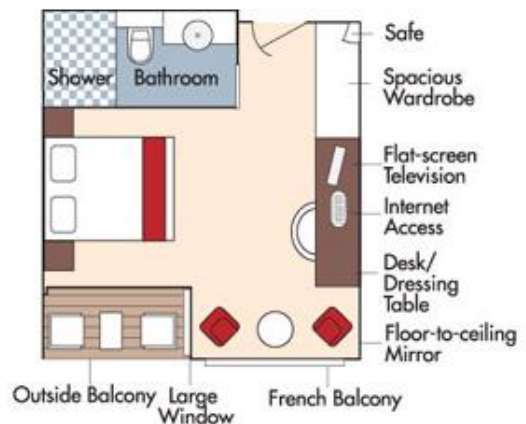

Romantic Danube 2019 with Rotaplast International

**Book now
to save
\$1000 per
cabin!**

**Vilshofen, Germany to Budapest, Hungary
November 1 - 8, 2019 – aboard AmaWaterways' AmaLea**

Suite, Violin Deck
French Balcony & Outside Balcony, 350 sq. ft.

Note: Stateroom layouts shown below are not to scale.
Brochure Rate: \$6498
Rotaplast Rate \$5,998

CAT. AA, Violin Deck
French Balcony & Outside Balcony, 235 sq. ft.

Brochure Rate: \$5,198
Rotaplast Rate \$4,698