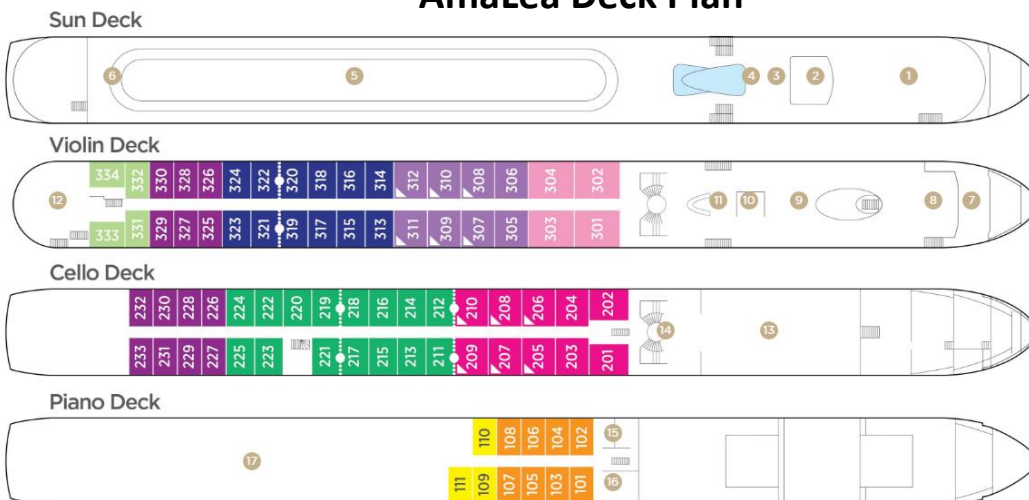

CAT. BB, Cello Deck
French Balcony & Outside Balcony, 210 sq. ft.

Brochure Rate: \$4,598
Rotaplast Rate \$4,098

CAT. C, Violin & Cello Deck
French Balcony, 170 sq. ft.

Category CA Brochure Rate: \$4098

Rotaplast Rate \$3,598

Category CB Brochure Rate: \$3798

Rotaplast Rate \$3,298

CAT. D, Piano Deck
Fixed Windows, 160 sq. ft.

Brochure Rate: \$3,498

Rotaplast Rate \$2,998

CAT. E, Piano Deck
Fixed Windows, 160 sq. ft.

Brochure Rate: \$3,199

Rotaplast Rate \$2,699

AmaLea Deck Plan

- 1 Lower Sun Deck
- 2 Navigation Bridge
- 3 Bicycles
- 4 Heated Pool
- 5 Sun Deck
- 6 Walking Track
- 7 *Al Fresco* Terrace
- 8 Observation Lounge
- 9 Main Lounge & Bar
- 10 Gift Shop
- 11 Reception
- 12 The Chef's Table Restaurant
- 13 Main Restaurant
- 14 Elevator
- 15 Massage & Hair Salon
- 16 Fitness Room
- 17 Crew Cabins