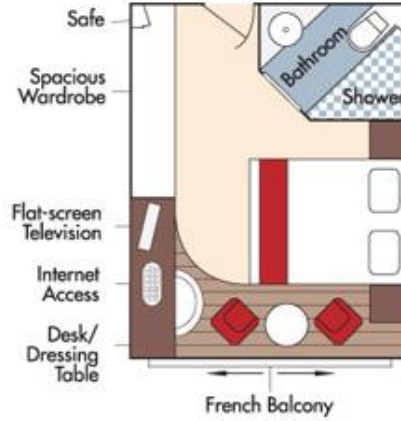

Category CA Brochure Rate: $4098

Rotaplast Rate $3,598

Category CB Brochure Rate: $3798

Rotaplast Rate $3,298