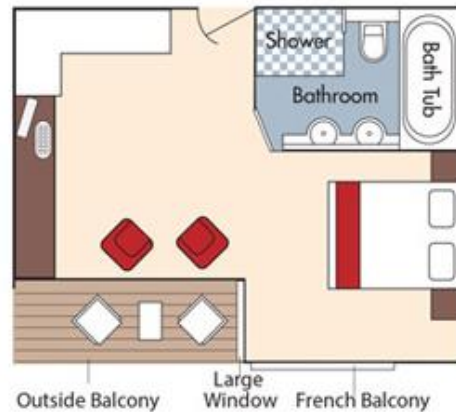

Romantic Danube 2019 with Rotaplast International

**Book now
to save
\$1000 per
cabin!**

**Vilshofen, Germany to Budapest, Hungary
November 1 - 8, 2019 – aboard AmaWaterways' AmaLea**

Suite, Violin Deck
French Balcony & Outside Balcony, 350 sq. ft.

Note: Stateroom layouts shown below are not to scale.
Brochure Rate: \$6498
Rotaplast Rate \$5,998

CAT. AA, Violin Deck
French Balcony & Outside Balcony, 235 sq. ft.

Brochure Rate: \$5,198
Rotaplast Rate \$4,698

CAT. AB, Cello Deck
French Balcony & Outside Balcony, 235 sq. ft.

Brochure Rate: \$4,998
Rotaplast Rate \$4,498

CAT. BA, Violin Deck
French Balcony & Outside Balcony, 210 sq. ft.

Brochure Rate: \$4,798
Rotaplast Rate \$4,298

Rotaplast Rate \$2,699

AmaLea Deck Plan

- 1 Lower Sun Deck
- 2 Navigation Bridge
- 3 Bicycles
- 4 Heated Pool
- 5 Sun Deck
- 6 Walking Track
- 7 *Al Fresco* Terrace
- 8 Observation Lounge
- 9 Main Lounge & Bar
- 10 Gift Shop
- 11 Reception
- 12 The Chef's Table Restaurant
- 13 Main Restaurant
- 14 Elevator
- 15 Massage & Hair Salon
- 16 Fitness Room
- 17 Crew Cabins