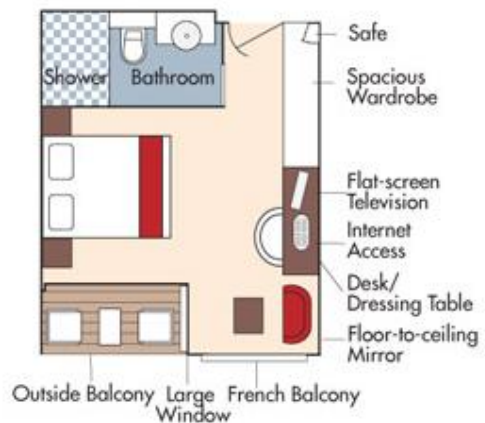

CAT. AB, Cello Deck
French Balcony & Outside Balcony, 235 sq. ft.

Brochure Rate: \$4,998
Rotaplast Rate \$4,498

CAT. BA, Violin Deck
French Balcony & Outside Balcony, 210 sq. ft.

Brochure Rate: \$4,798
Rotaplast Rate \$4,298

CAT. BB, Cello Deck
French Balcony & Outside Balcony, 210 sq. ft.

Brochure Rate: \$4,598
Rotaplast Rate \$4,098

CAT. C, Violin & Cello Deck
French Balcony, 170 sq. ft.

Category CA Brochure Rate: \$4098

Rotaplast Rate \$3,598