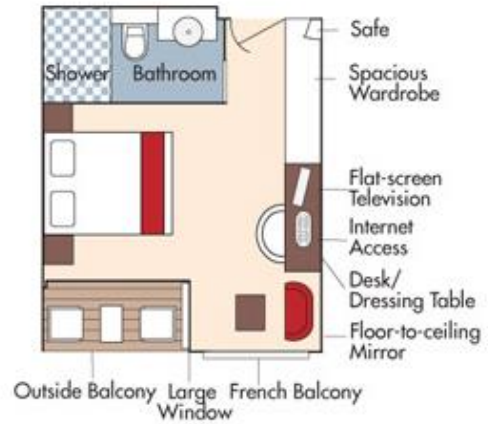

Note: Stateroom layouts shown below are not to scale.
Brochure Rate: \$6498
Rotaplast Rate \$5,998

CAT. AA, Violin Deck
French Balcony & Outside Balcony, 235 sq. ft.

Brochure Rate: \$5,198
Rotaplast Rate \$4,698

CAT. AB, Cello Deck
French Balcony & Outside Balcony, 235 sq. ft.

Brochure Rate: \$4,998
Rotaplast Rate \$4,498

CAT. BA, Violin Deck
French Balcony & Outside Balcony, 210 sq. ft.

Brochure Rate: \$4,798
Rotaplast Rate \$4,298